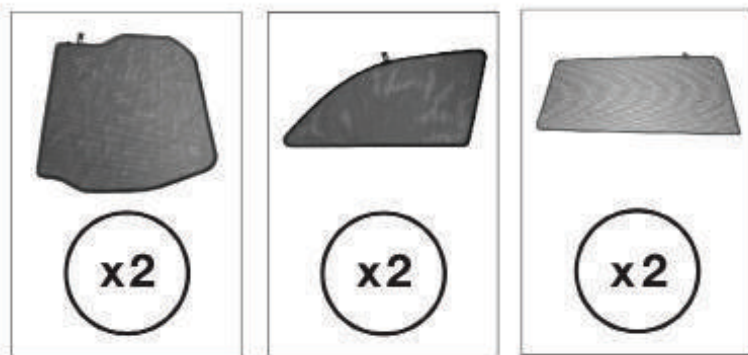

Installation Manual

VAUXHALL VECTRA ESTATE
VAU-VECT-E-B

COMPONENTS INCLUDED

CL-M02 x 4

CL-P02 x 4

Installation

VAUXHALL VECTRA ESTATE
VAU-VECT-E-B

Installation