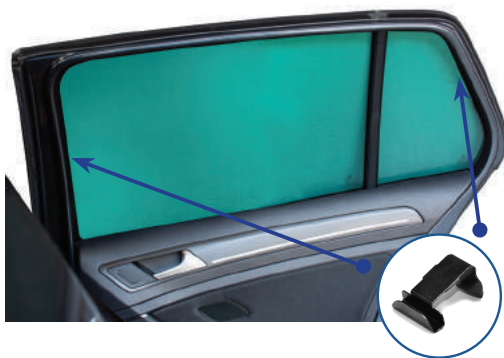

Installation

VOLKSWAGEN GOLF (MK7) 5DR
VW-GOLF-5-G

Components Needed

Side Shade Installation

STEP 1

STEP 2

STEP 3

STEP 4

STEP 5

Repeat Step 3 & 4 for the left hand clip

STEP 6