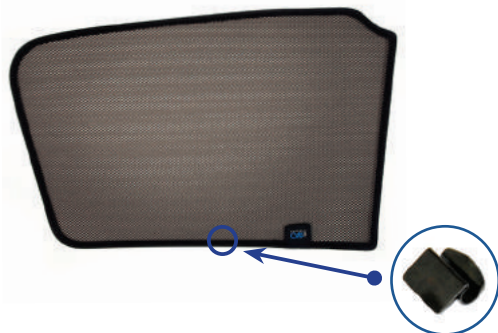

Installation

VOLKSWAGEN GOLF (MK7) 5DR
VW-GOLF-5-G

Components Needed

Tailgate Shade Installation

STEP 1