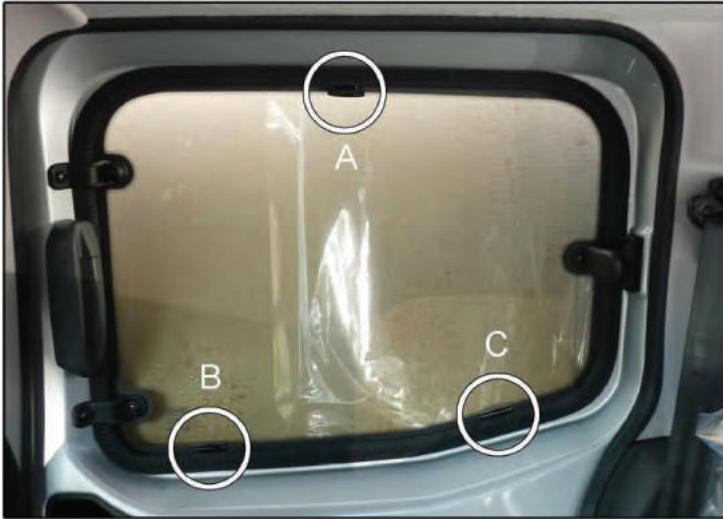

CL-P02 x 6

CL-W01 x 1

Installation

FIAT QUBO 5DR

FIA-QUBO-5-A

SIDE SHADE INSTALLATION

Installation

FIAT QUBO 5DR