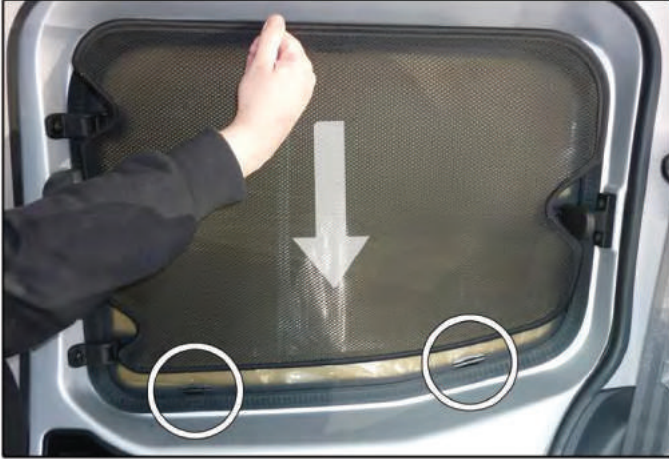

Installation

FIAT QUBO 5DR

FIA-QUBO-5-A

SIDE SHADE INSTALLATION