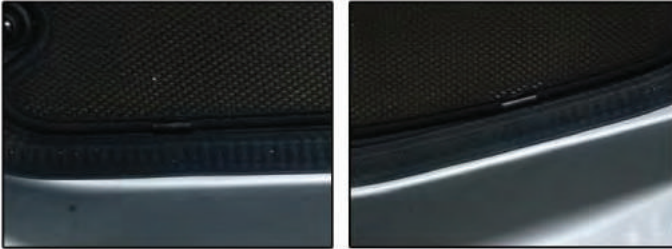

Installation

FIAT QUBO 5DR

FIA-QUBO-5-A

SIDE SHADE INSTALLATION