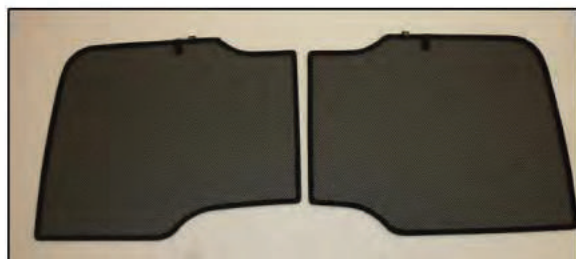

Installation Manual

FIAT QUBO 5DR

FIA-QUBO-5-A

COMPONENTS INCLUDED

SIDE WINDOWS X2

PORT WINDOW X2

TAILGATE WINDOW X2

CL-M02 x 4

CL-P02 x 6

CL-W01 x 1

Installation

FIAT QUBO 5DR

FIA-QUBO-5-A

SIDE SHADE INSTALLATION

Installation

FIAT QUBO 5DR