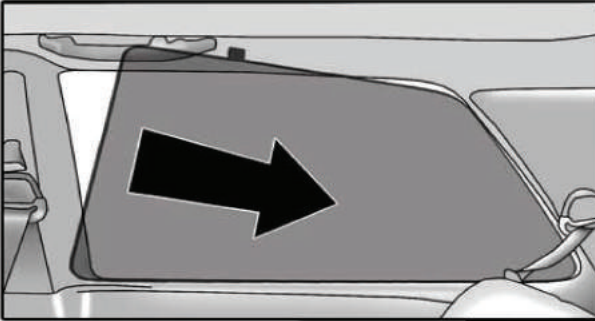

Installation

VOLKSWAGEN GOLF (MK2) 3DR

VW-GOLF-3-B

SIDE SHADE INSTALLATION

1+8

1+8

1+8