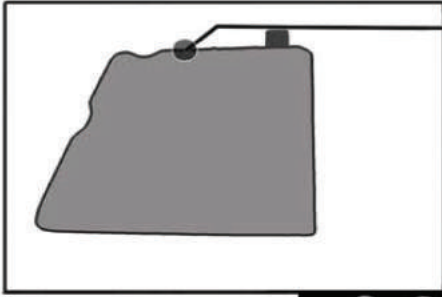

1+8

1+8

1+8

Installation

VOLKSWAGEN GOLF (MK2) 3DR

VW-GOLF-3-B

REAR SHADE INSTALLATION

④+⑤