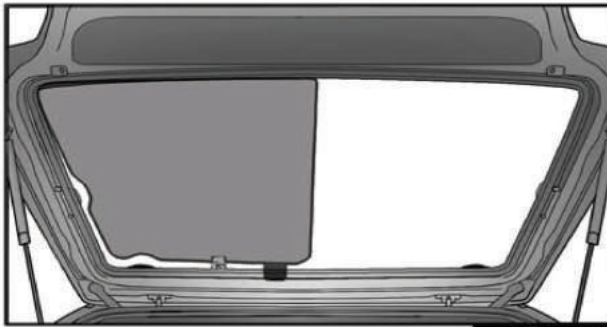

Installation

VOLKSWAGEN GOLF (MK2) 3DR

VW-GOLF-3-B

REAR SHADE INSTALLATION

④+⑤

④+⑤

④+⑤