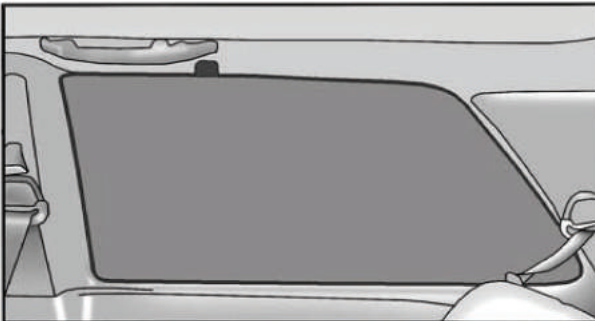

Installation

VOLKSWAGEN GOLF (MK2) 3DR

VW-GOLF-3-B

SIDE SHADE INSTALLATION

1+8

1+8

1+8