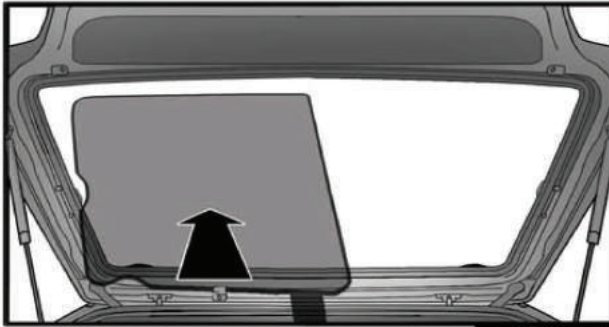

1+8

1+8

1+8

Installation

VOLKSWAGEN GOLF (MK2) 3DR

VW-GOLF-3-B

REAR SHADE INSTALLATION

④+⑤