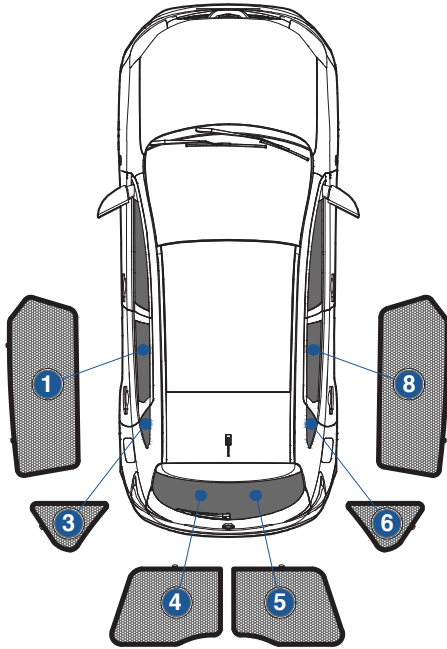

Installation Manual

NISSAN X-TRAIL
NIS-XTRL-5-C

COMPONENTS INCLUDED

SHADES

FIXING CLIPS

CL-M02 x 12

CL-M14 x 1

Side Shade Installation

NISSAN X-TRAIL
NIS-XTRL-5-C

COMPONENTS NEEDED:

STEP #1

ATTACH CLIPS ON SHADE EDGES

STEP #2

POSITION THE SIDE SHADE

STEP #3

INSERT CLIPS INSIDE WEATHERSTRIP