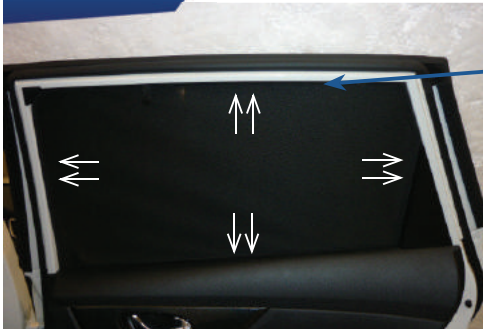

NISSAN X-TRAIL
NIS-XTRL-5-C

COMPONENTS NEEDED:

STEP #1

ATTACH CLIPS ON SHADE EDGES

STEP #2

POSITION THE SIDE SHADE

STEP #3

INSERT CLIPS INSIDE WEATHERSTRIP

STEP #4

ENSURE SECURELY FITTED IN PLACE

CAR
SHADES

Quarter Light Shade Installation

NISSAN X-TRAIL
NIS-XTRL-5-C

COMPONENTS NEEDED:

STEP #1

ATTACH CLIPS ON SHADE EDGES