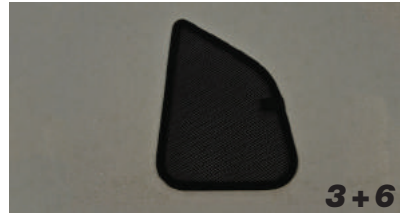

Installation Manual

NISSAN X-TRAIL
NIS-XTRL-5-C

COMPONENTS INCLUDED

SHADES

FIXING CLIPS

CL-M02 x 12

CL-M14 x 1

Side Shade Installation