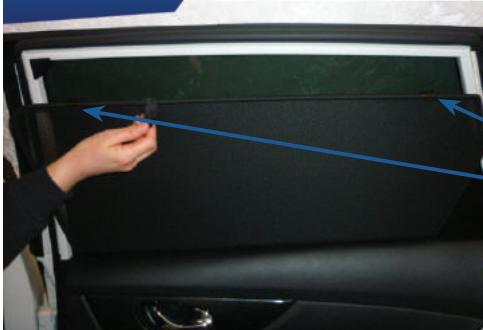

NISSAN X-TRAIL
NIS-XTRL-5-C

COMPONENTS NEEDED:

STEP #1

ATTACH CLIPS ON SHADE EDGES

STEP #2

POSITION THE SIDE SHADE

STEP #3

INSERT CLIPS INSIDE WEATHERSTRIP