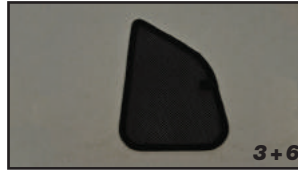

STEP #4

ENSURE SECURELY FITTED IN PLACE

CAR
SHADES

Quarter Light Shade Installation

NISSAN X-TRAIL
NIS-XTRL-5-C

COMPONENTS NEEDED:

STEP #1

ATTACH CLIPS ON SHADE EDGES