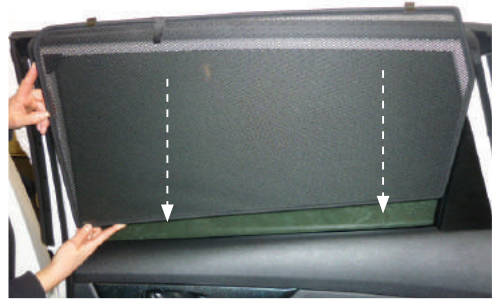

NISSAN X-TRAIL
NIS-XTRL-5-C

COMPONENTS NEEDED:

STEP #1

ATTACH CLIPS ON SHADE EDGES

STEP #2

POSITION THE SIDE SHADE

STEP #3

INSERT CLIPS INSIDE WEATHERSTRIP

STEP #4

ENSURE SECURELY FITTED IN PLACE

CAR
SHADES

Quarter Light Shade Installation

NISSAN X-TRAIL
NIS-XTRL-5-C

COMPONENTS NEEDED:

STEP #1

ATTACH CLIPS ON SHADE EDGES