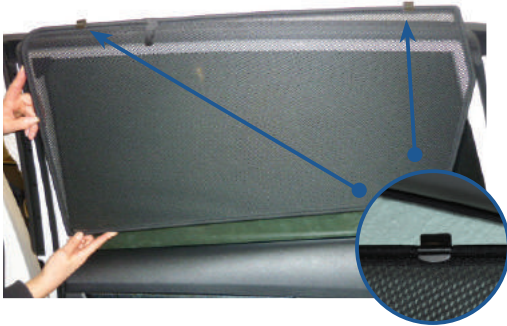

Installation Manual

NISSAN X-TRAIL
NIS-XTRL-5-C

COMPONENTS INCLUDED

SHADES

FIXING CLIPS

CL-M02 x 12

CL-M14 x 1

Side Shade Installation

NISSAN X-TRAIL
NIS-XTRL-5-C

COMPONENTS NEEDED:

STEP #1

ATTACH CLIPS ON SHADE EDGES

STEP #2

POSITION THE SIDE SHADE

STEP #3

INSERT CLIPS INSIDE WEATHERSTRIP