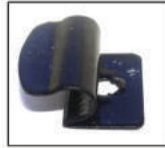

Installation

SUZUKI LIANA 5DR

SUZ-LIAN-5-A

PORT SHADE INSTALLATION