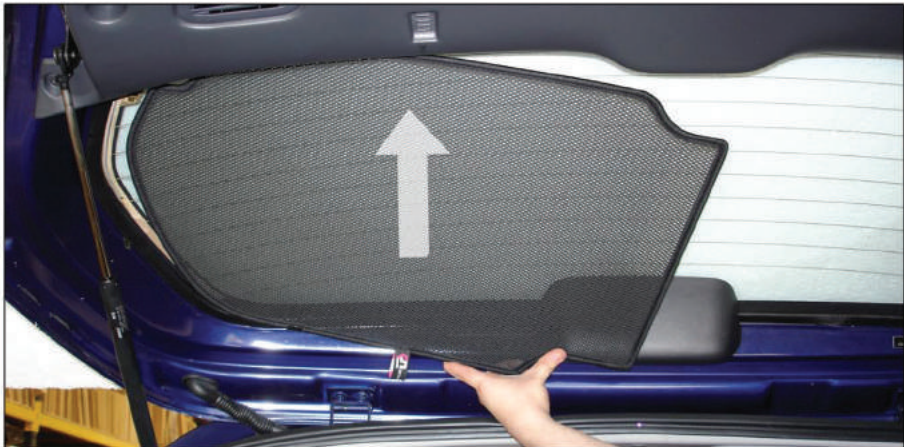

Installation

SUZUKI LIANA 5DR

SUZ-LIAN-5-A

TAILGATE SHADE INSTALLATION