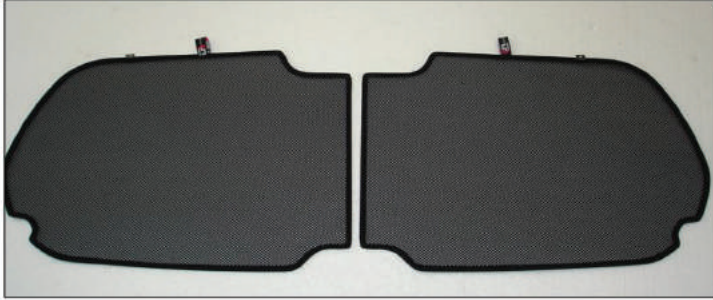

Installation

SUZUKI LIANA 5DR

SUZ-LIAN-5-A

TAILGATE SHADE INSTALLATION