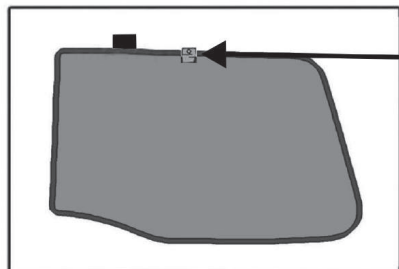

Installation

CITROEN C4 5DR
CIT-C4-5-B

REAR SHADE INSTALLATION

④+⑤