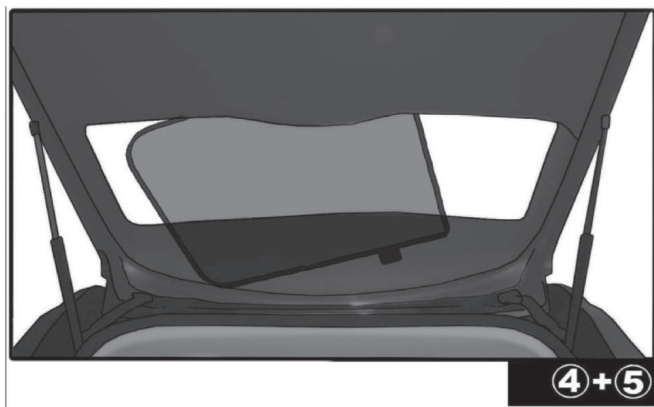

QUARTER LIGHT SHADE INSTALLATION

Installation

CITROEN C4 5DR
CIT-C4-5-B

REAR SHADE INSTALLATION

④+⑤

Installation

CITROEN C4 5DR
CIT-C4-5-B

REAR SHADE INSTALLATION