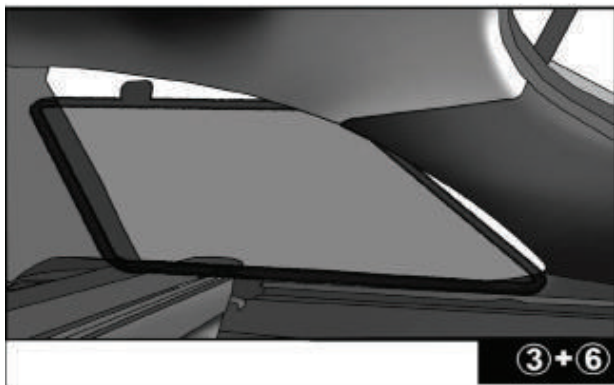

QUARTER LIGHT SHADE INSTALLATION