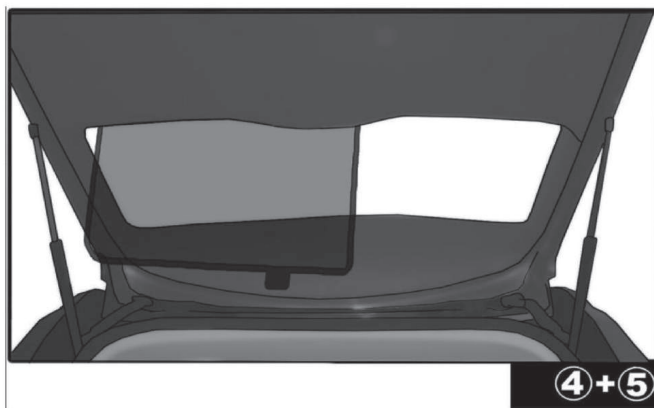

QUARTER LIGHT SHADE INSTALLATION

Installation

CITROEN C4 5DR
CIT-C4-5-B

REAR SHADE INSTALLATION

④+⑤

Installation

CITROEN C4 5DR
CIT-C4-5-B

REAR SHADE INSTALLATION