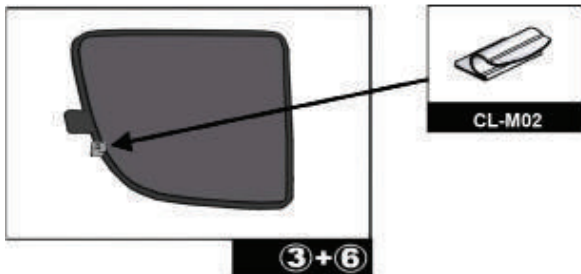

QUARTER LIGHT SHADE INSTALLATION