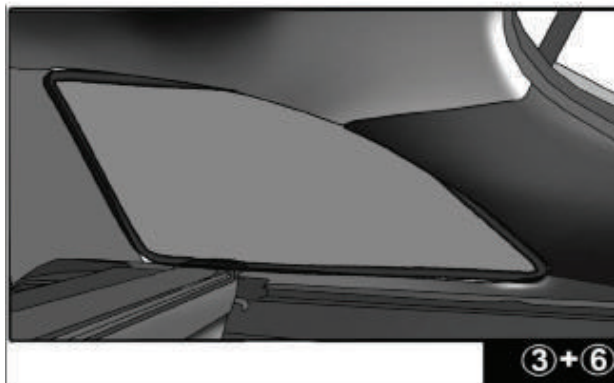

QUARTER LIGHT SHADE INSTALLATION