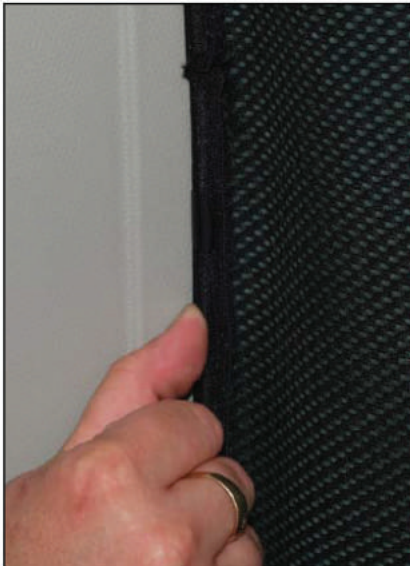

SIDE SHADE INSTALLATION

X2

X2

Installation

NISSAN MICRA 3DR

NIS-MICR-3-A

SIDE SHADE INSTALLATION

Installation