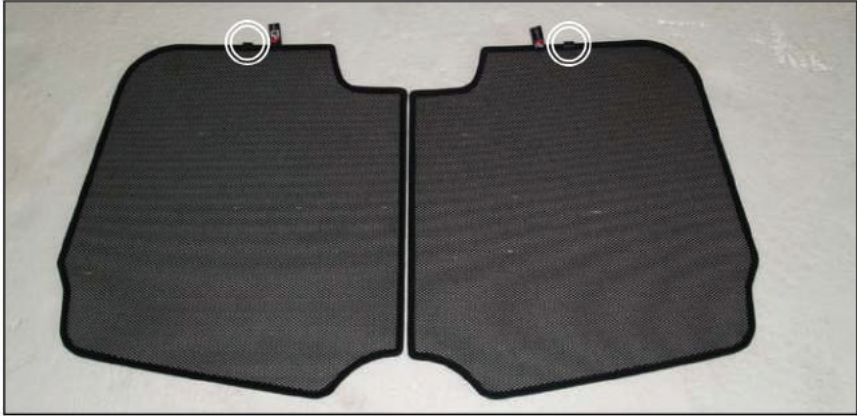

NISSAN MICRA 3DR

NIS-MICR-3-A

SIDE SHADE INSTALLATION

X2

Installation

NISSAN MICRA 3DR

NIS-MICR-3-A

REAR SHADE INSTALLATION