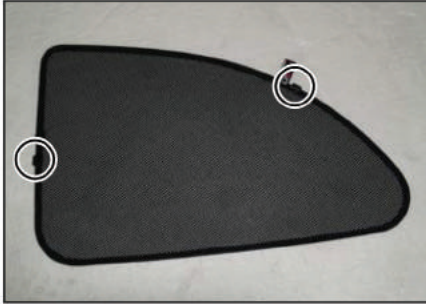

Installation Manual

NISSAN MICRA 3DR

NIS-MICR-3-A

COMPONENTS INCLUDED

CL-M12 x 6

Installation

NISSAN MICRA 3DR

NIS-MICR-3-A

SIDE SHADE INSTALLATION

X2

X2

Installation

NISSAN MICRA 3DR

NIS-MICR-3-A

SIDE SHADE INSTALLATION

Installation