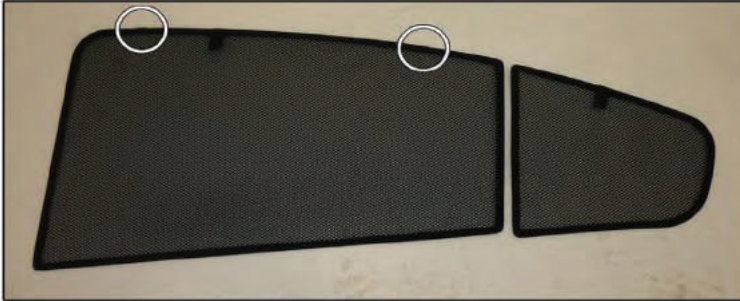

Installation

TOYOTA AVENIS 4DR

TOY-AVEN-4-C

SIDE SHADE INSTALLATION