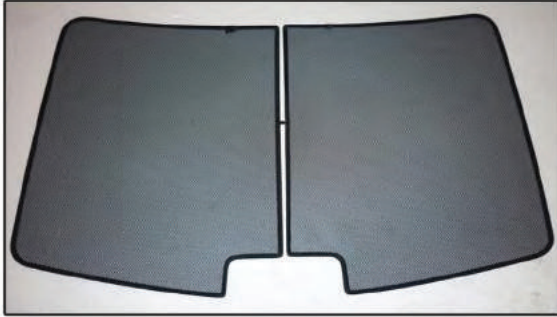

TOY-AVEN-4-C

SIDE SHADE INSTALLATION

X2

Installation

TOYOTA AVENIS 4DR

TOY-AVEN-4-C

TAILGATE SHADE INSTALLATION

Installation