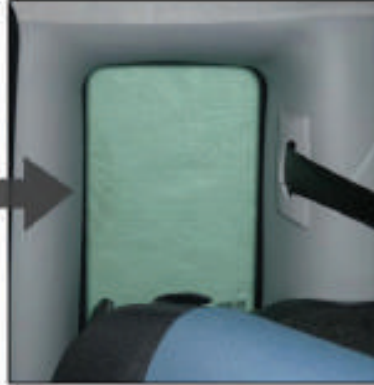

PORT SHADE INSTALLATION

x 2