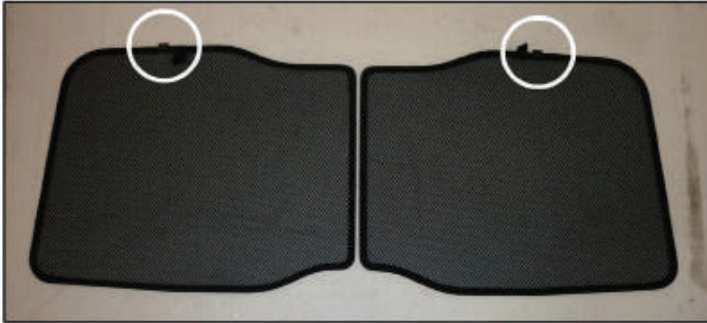

PORT SHADE INSTALLATION

x 2

Installation

FIAT PANDA 5DR
FIA-PAND-5-A

TAILGATE SHADE INSTALLATION

Installation

FIAT PANDA 5DR
FIA-PAND-5-A

TAILGATE SHADE INSTALLATION