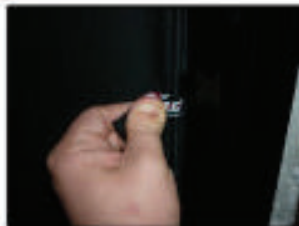

Installation

FIAT PANDA 5DR
FIA-PAND-5-A

SIDE SHADE INSTALLATION