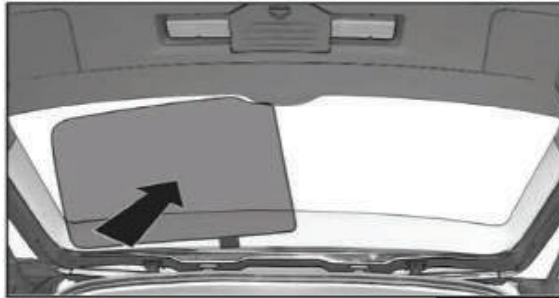

## REAR SHADE INSTALLATION

4+5

CL-M04

4+5

4+5