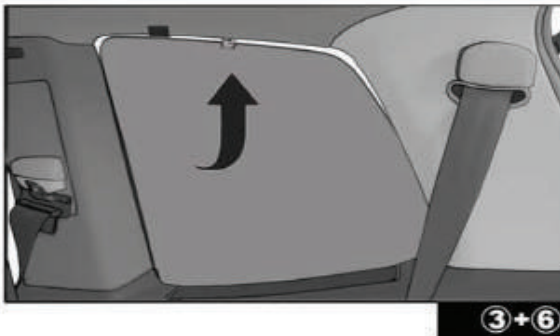

SIDE PORT SHADE INSTALLATION