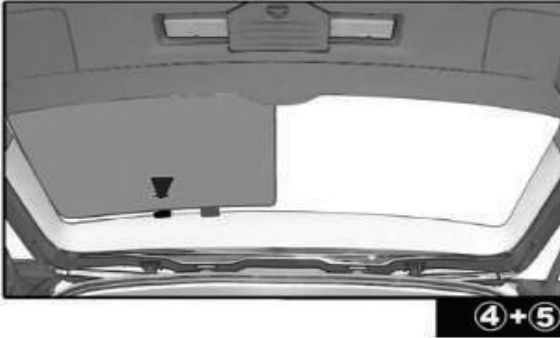

REAR SHADE INSTALLATION