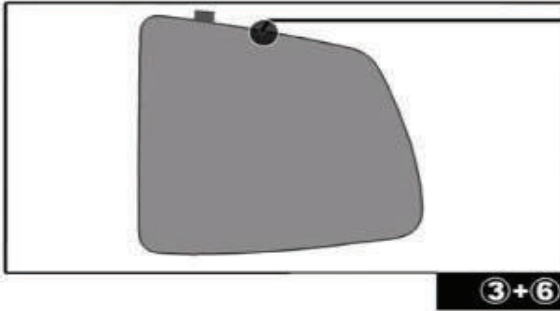

SIDE PORT SHADE INSTALLATION