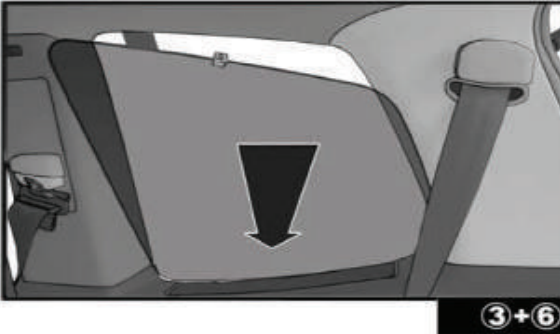

SIDE PORT SHADE INSTALLATION