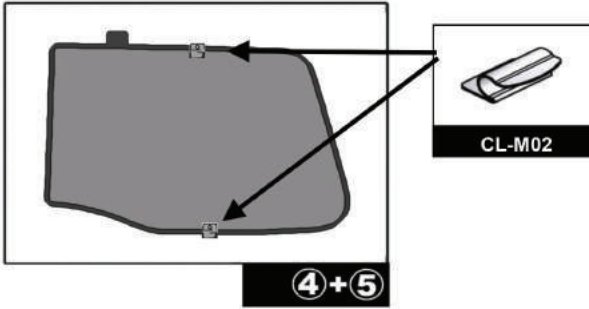

Installation

TOYOTA HILUX DOUBLE CAB (N70)

TOY-HILU-4-D

REAR SHADE INSTALLATION