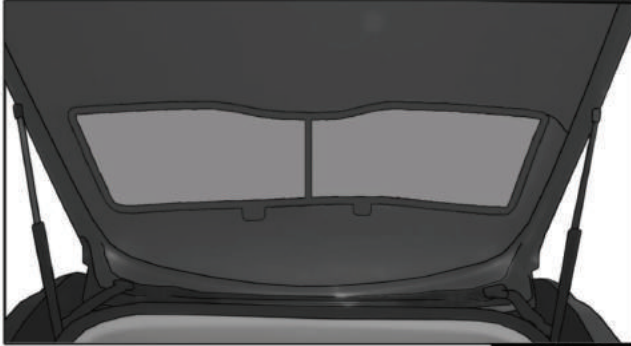

Installation

TOYOTA HILUX DOUBLE CAB (N70)

TOY-HILU-4-D

REAR SHADE INSTALLATION

Installation

TOYOTA HILUX DOUBLE CAB (N70)

TOY-HILU-4-D

REAR SHADE INSTALLATION