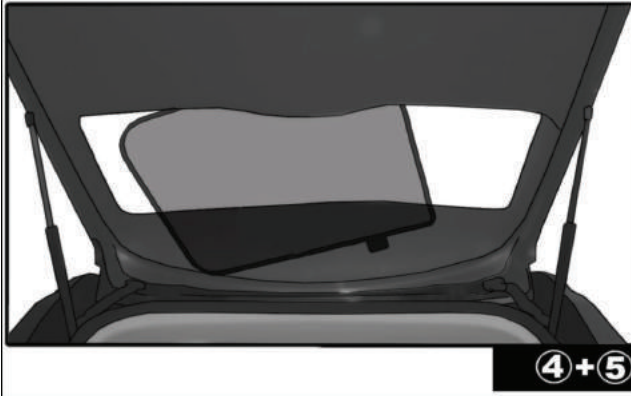

Installation

TOYOTA HILUX DOUBLE CAB (N70)

TOY-HILU-4-D

REAR SHADE INSTALLATION