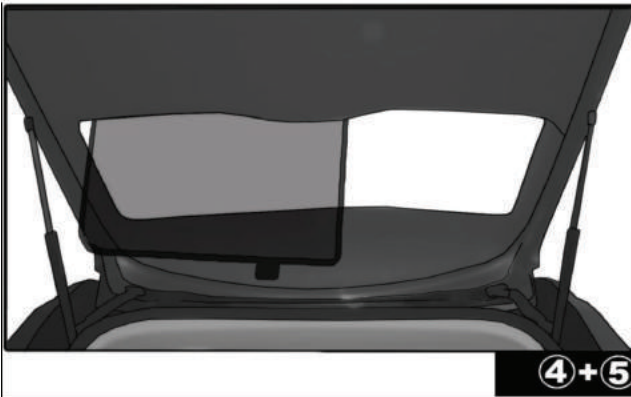

Installation

TOYOTA HILUX DOUBLE CAB (N70)

TOY-HILU-4-D

REAR SHADE INSTALLATION