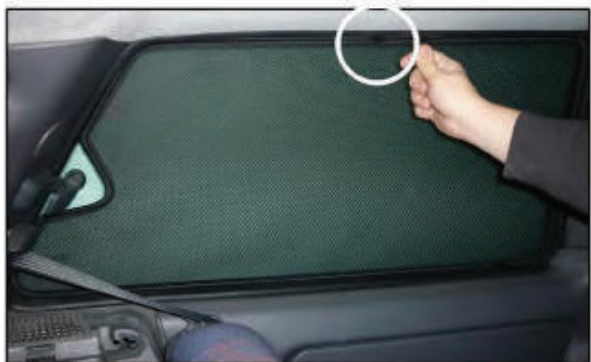

Installation Manual

FIAT PUNTO 3DR
FIA-PUNT-3-A

COMPONENTS INCLUDED

SIDE WINDOW X2

TAILGATE WINDOW X2

CL-M02 x 2

CL-P02 x 6

CL-W01 x 1

Installation

FIAT PUNTO 3DR
FIA-PUNT-3-A

SIDE SHADE INSTALLATION

Installation

FIAT PUNTO 3DR

FIA-PUNT-3-A

SIDE SHADE INSTALLATION

Installation

FIAT PUNTO 3DR

FIA-PUNT-3-A

SIDE SHADE INSTALLATION

Installation

FIAT PUNTO 3DR

FIA-PUNT-3-A

SIDE SHADE INSTALLATION

X2