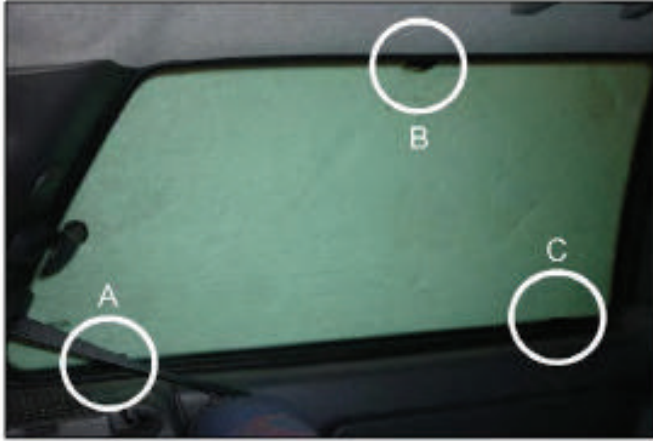

Installation Manual

FIAT PUNTO 3DR
FIA-PUNT-3-A

COMPONENTS INCLUDED

SIDE WINDOW X2

TAILGATE WINDOW X2

CL-M02 x 2

CL-P02 x 6

CL-W01 x 1

Installation

FIAT PUNTO 3DR
FIA-PUNT-3-A

SIDE SHADE INSTALLATION

Installation

FIAT PUNTO 3DR

FIA-PUNT-3-A

SIDE SHADE INSTALLATION

Installation