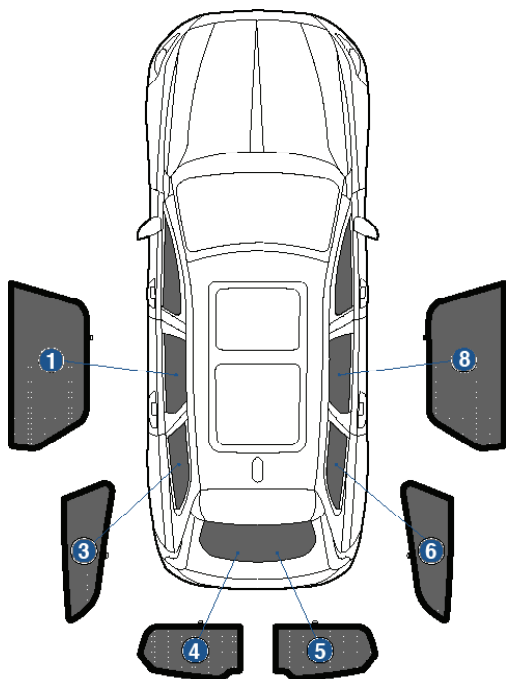

# Installation Manual

GM GRANDLAND 5DR  
VAU-GRAN-5-A

COMPONENTS INCLUDED

SHADES

FIXING CLIPS

CL-M02 x 4

CL-M05 x 4

CL-M14 x 1