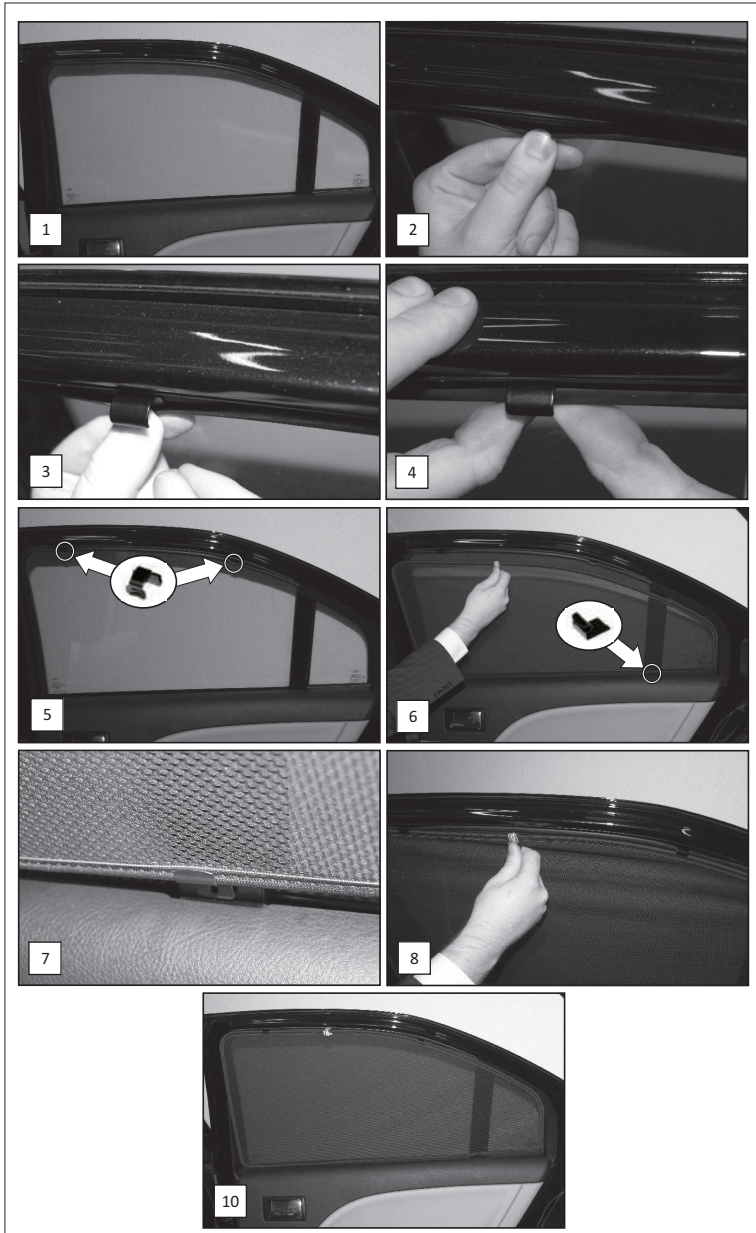

CL-M01 x 4

CL-M03 x 2

CL-M14 x 1

CL-W01 x 1

CAR
SHADES

Installation

FORD MONDEO 4 DR
FOR-MOND-4-A

SIDE SHADE INSTALLATION