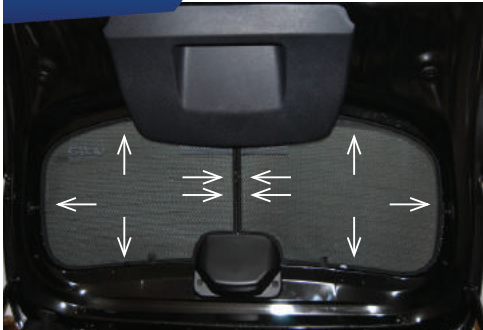

POSITION THE SIDE SHADE

STEP #3

ATTACH SIDE SHADE BEHIND CLIPS

STEP #4

ENSURE SECURELY FITTED IN PLACE

CAR
SHADES

Rear Shade Installation

DACIA SANDERO STEPWAY
DAC-SAND-5-B

COMPONENTS NEEDED:

STEP #1

ATTACH CLIPS ON SHADE EDGES

STEP #2

POSITION THE REAR SHADE

STEP #3

INSERT CLIPS BEHIND INTERIOR TRIM

STEP #4

REPEAT THE PROCESS ON OTHER SHADE

STEP #5

ENSURE SECURELY FITTED IN PLACE

CAR
SHADES