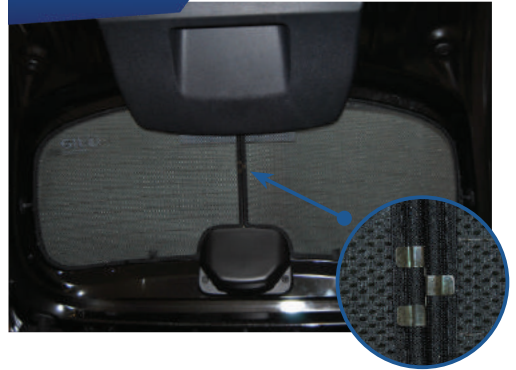

STEP #4

REPEAT THE PROCESS ON OTHER SHADE