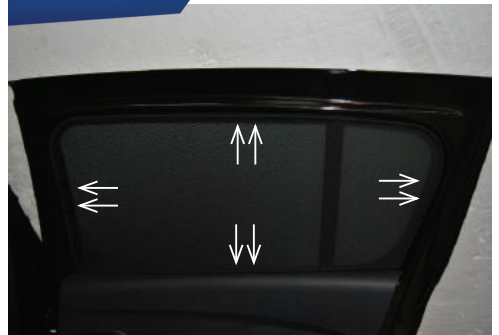

CL-M14 x 1

CL-T01 x 1

Side Shade Installation

DACIA SANDERO STEPWAY
DAC-SAND-5-B

COMPONENTS NEEDED:

STEP #1

INSERT CLIPS INSIDE WEATHERSTRIP

STEP #2

POSITION THE SIDE SHADE

STEP #3

ATTACH SIDE SHADE BEHIND CLIPS

STEP #4

ENSURE SECURELY FITTED IN PLACE

CAR
SHADES

Rear Shade Installation

DACIA SANDERO STEPWAY
DAC-SAND-5-B

COMPONENTS NEEDED:

STEP #1

ATTACH CLIPS ON SHADE EDGES

STEP #2

POSITION THE REAR SHADE

STEP #3

INSERT CLIPS BEHIND INTERIOR TRIM

STEP #4