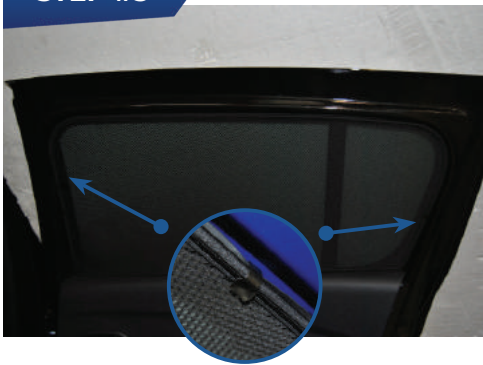

Installation Manual

DACIA SANDERO STEPWAY
DAC-SAND-5-B

COMPONENTS INCLUDED

SHADES

CAR
SHADES

FIXING CLIPS

CL-M02 x 2

CL-M05 x 4

CL-M14 x 1

CL-T01 x 1

Side Shade Installation

DACIA SANDERO STEPWAY
DAC-SAND-5-B

COMPONENTS NEEDED:

STEP #1

INSERT CLIPS INSIDE WEATHERSTRIP

STEP #2

POSITION THE SIDE SHADE

STEP #3

ATTACH SIDE SHADE BEHIND CLIPS

STEP #4

ENSURE SECURELY FITTED IN PLACE

CAR
SHADES

Rear Shade Installation

DACIA SANDERO STEPWAY
DAC-SAND-5-B