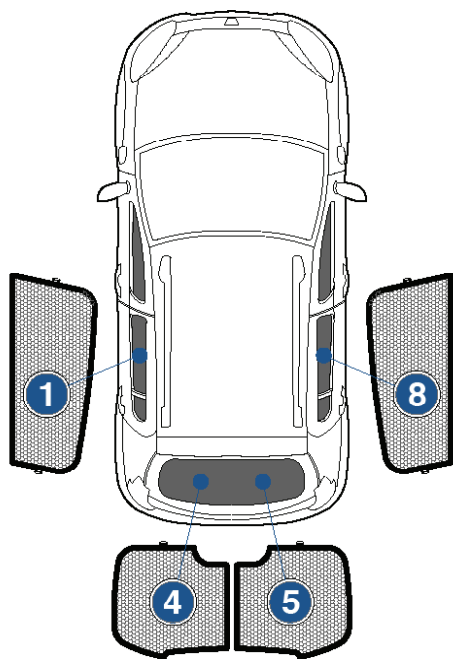

Installation Manual

DACIA SANDERO STEPWAY
DAC-SAND-5-B

COMPONENTS INCLUDED

SHADES

CAR
SHADES

FIXING CLIPS

CL-M02 x 2

CL-M05 x 4

CL-M14 x 1

CL-T01 x 1

Side Shade Installation

DACIA SANDERO STEPWAY
DAC-SAND-5-B

COMPONENTS NEEDED:

STEP #1

INSERT CLIPS INSIDE WEATHERSTRIP

STEP #2

POSITION THE SIDE SHADE

STEP #3

ATTACH SIDE SHADE BEHIND CLIPS

STEP #4

ENSURE SECURELY FITTED IN PLACE

CAR
SHADES

Rear Shade Installation

DACIA SANDERO STEPWAY
DAC-SAND-5-B