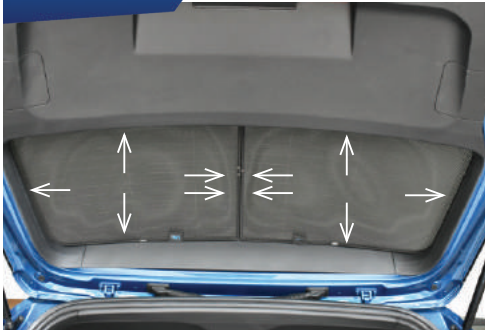

STEP #1

INSERT CLIPS INSIDE WEATHERSTRIP

STEP #2

POSITION THE SIDE SHADE

STEP #3

ATTACH SIDE SHADE BEHIND CLIPS

STEP #4

ENSURE SECURELY FITTED IN PLACE

STEP #3

ENSURE SECURELY FITTED IN PLACE

Rear Shade Installation

VOLKSWAGEN TOURAN 5DR
VW-TOUR-5-C

COMPONENTS NEEDED:

STEP #1

ATTACH CLIPS ON SHADE EDGES

STEP #2

POSITION THE REAR SHADE

STEP #3

INSERT CLIPS BEHIND INTERIOR TRIM

STEP #4

REPEAT THE PROCESS ON OTHER SHADE

STEP #5

ENSURE SECURELY FITTED IN PLACE

CAR
SHADES