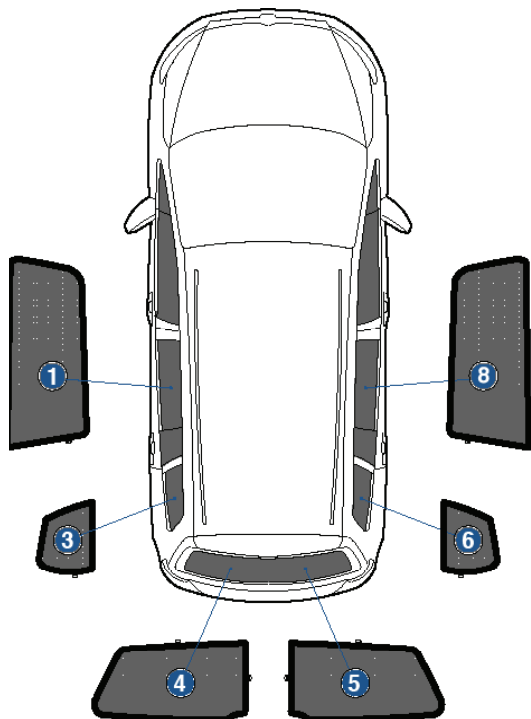

Installation Manual

VOLKSWAGEN TOURAN 5DR
VW-TOUR-5-C

COMPONENTS INCLUDED

SHADES

1+8

3+6

4+5

FIXING CLIPS

STEP #1

INSERT CLIPS INSIDE WEATHERSTRIP

STEP #2

POSITION THE SIDE SHADE

STEP #3

ATTACH SIDE SHADE BEHIND CLIPS

STEP #4

ENSURE SECURELY FITTED IN PLACE