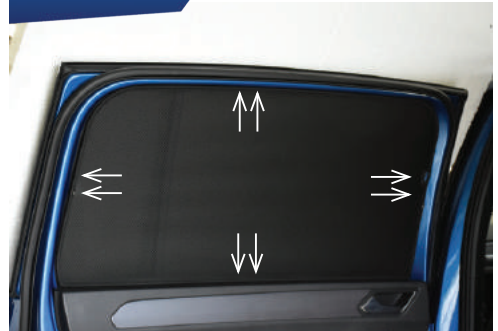

STEP #1

INSERT CLIPS INSIDE WEATHERSTRIP

STEP #2

POSITION THE SIDE SHADE

STEP #3

ATTACH SIDE SHADE BEHIND CLIPS

STEP #4

ENSURE SECURELY FITTED IN PLACE