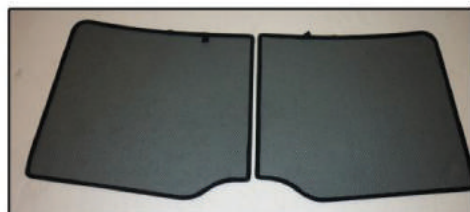

Installation Manual

SAAB 9-5 ESTATE

SAA-95-E-A

COMPONENTS INCLUDED

SIDE WINDOWS X2

PORT WINDOW X2

TAILGATE WINDOW X2

CL-M02 x 10

CL-M03 x 2

Installation

SAAB 9-5 ESTATE

SAA-95-E-A

SIDE SHADE INSTALLATION

Installation

SAAB 9-5 ESTATE

SAA-95-E-A