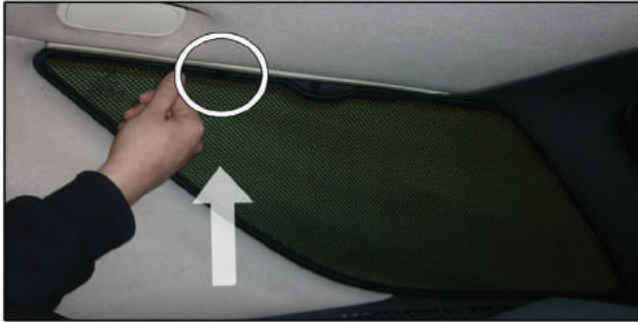

SAA-95-E-A

PORT SHADE INSTALLATION

Installation

SAAB 9-5 ESTATE

SAA-95-E-A

PORT SHADE INSTALLATION

X2

Installation