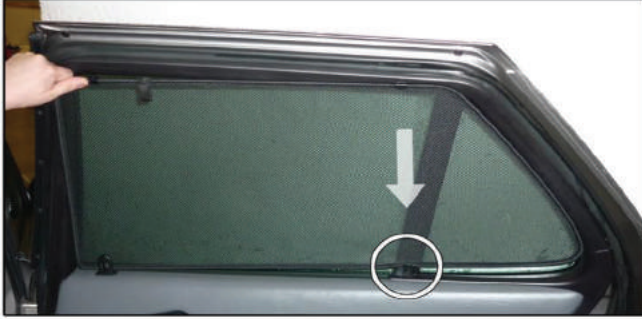

Installation Manual

SAAB 9-5 ESTATE

SAA-95-E-A

COMPONENTS INCLUDED

SIDE WINDOWS X2

PORT WINDOW X2

TAILGATE WINDOW X2

CL-M02 x 10

CL-M03 x 2

Installation

SAAB 9-5 ESTATE

SAA-95-E-A

SIDE SHADE INSTALLATION

Installation

SAAB 9-5 ESTATE

SAA-95-E-A

SIDE SHADE INSTALLATION

Installation

SAAB 9-5 ESTATE

SAA-95-E-A

SIDE SHADE INSTALLATION

X2

Installation

SAAB 9-5 ESTATE