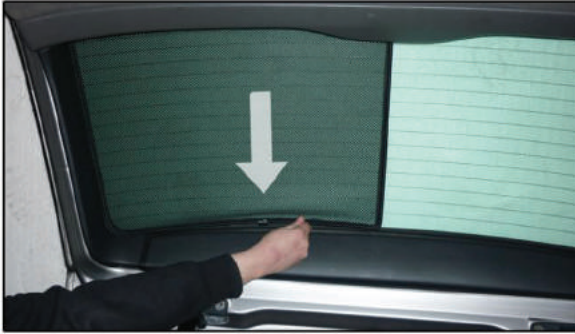

SAAB 9-5 ESTATE

SAA-95-E-A

TAILGATE SHADE INSTALLATION

Installation

SAAB 9-5 ESTATE

SAA-95-E-A

TAILGATE SHADE INSTALLATION

X2