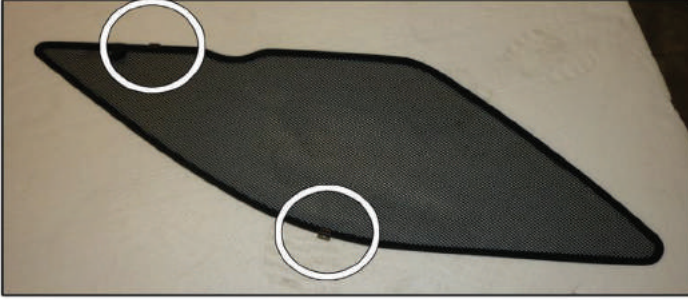

Installation

SAAB 9-5 ESTATE

SAA-95-E-A

PORT SHADE INSTALLATION