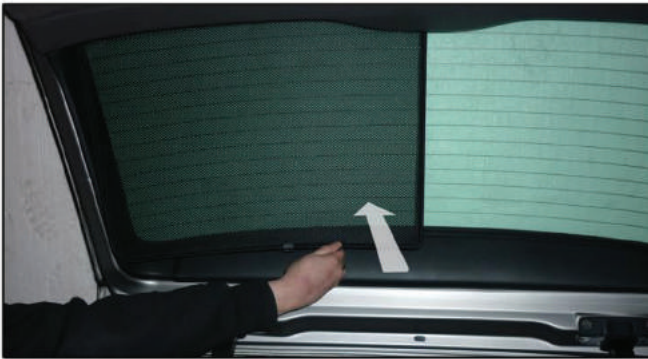

Installation

SAAB 9-5 ESTATE

SAA-95-E-A

TAILGATE SHADE INSTALLATION