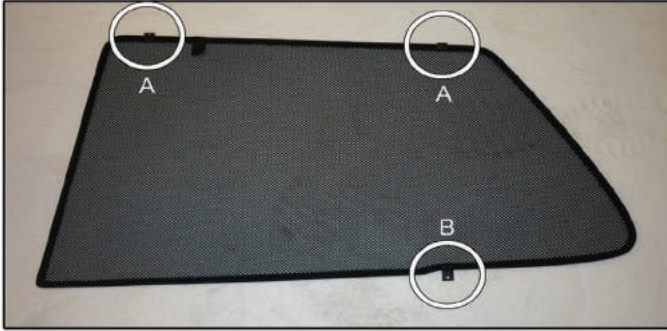

Installation Manual

SAAB 9-5 ESTATE

SAA-95-E-A

COMPONENTS INCLUDED

SIDE WINDOWS X2

PORT WINDOW X2

TAILGATE WINDOW X2

CL-M02 x 10

CL-M03 x 2

Installation

SAAB 9-5 ESTATE

SAA-95-E-A

SIDE SHADE INSTALLATION

Installation

SAAB 9-5 ESTATE

SAA-95-E-A