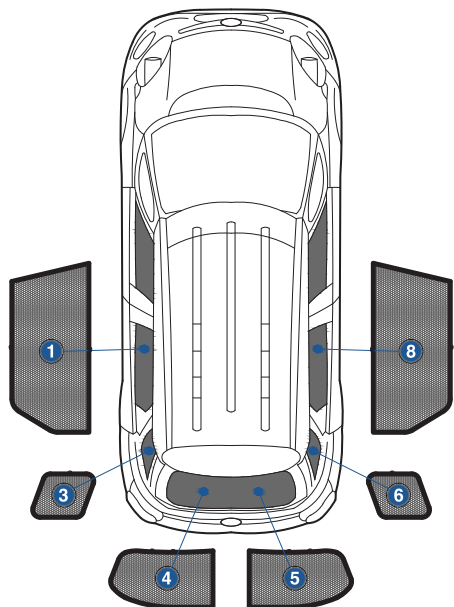

Installation Manual

FIAT 500L MPW 5DR
FIA-500LMPW

COMPONENTS INCLUDED

SHADES

FIXING CLIPS

CL-M02 x 4

CL-M12 x 2

CL-M05 x 4

CL-M14 x 1

CL-T01 x 1

Side Shade Installation

FIAT 500L MPW 5DR
FIA-500LMPW

COMPONENTS NEEDED:

STEP #1

INSERT CLIPS INSIDE WEATHERSTRIP

STEP #2