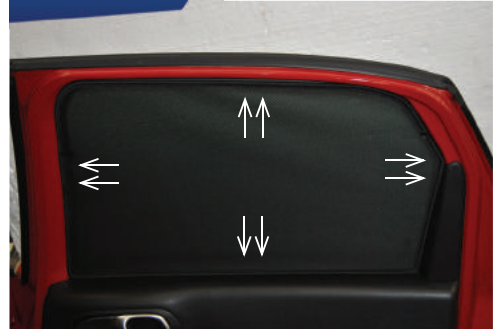

POSITION THE SIDE SHADE

STEP #3

ATTACH SIDE SHADE BEHIND CLIPS

STEP #4

ENSURE SECURELY FITTED IN PLACE

CAR
SHADES

Quarter Light Shade Installation

FIAT 500L MPW 5DR
FIA-500LMPW

COMPONENTS NEEDED:

STEP #1

ATTACH CLIPS ON SHADE EDGES

STEP #2

INSERT CLIPS BEHIND INTERIOR TRIM

STEP #3

ENSURE SECURELY FITTED IN PLACE

Rear Shade Installation