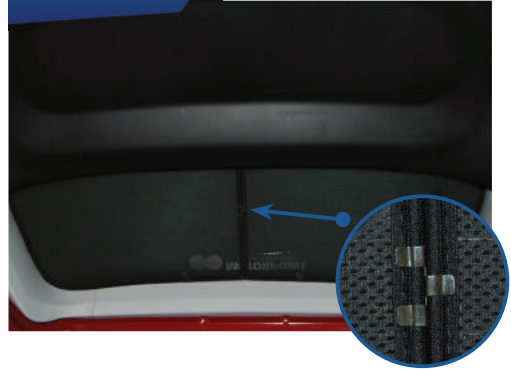

COMPONENTS NEEDED:

STEP #1

ATTACH CLIPS ON SHADE EDGES

STEP #2

INSERT CLIPS BEHIND INTERIOR TRIM

STEP #3

ENSURE SECURELY FITTED IN PLACE

Rear Shade Installation

FIAT 500L MPW 5DR
FIA-500LMPW

COMPONENTS NEEDED:

STEP #1 ATTACH CLIPS ON SHADE EDGES

STEP #2 POSITION THE REAR SHADE

STEP #3 INSERT CLIPS BEHIND INTERIOR TRIM

STEP #4 REPEAT THE PROCESS ON OTHER SHADE

STEP #5 ENSURE SECURELY FITTED IN PLACE