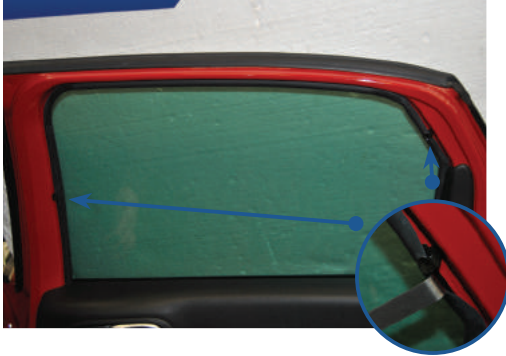

CL-M14 x 1

CL-T01 x 1

Side Shade Installation

FIAT 500L MPW 5DR
FIA-500LMPW

COMPONENTS NEEDED:

STEP #1

INSERT CLIPS INSIDE WEATHERSTRIP

STEP #2

POSITION THE SIDE SHADE

STEP #3

ATTACH SIDE SHADE BEHIND CLIPS

STEP #4

ENSURE SECURELY FITTED IN PLACE

CAR
SHADES

Quarter Light Shade Installation

FIAT 500L MPW 5DR
FIA-500LMPW