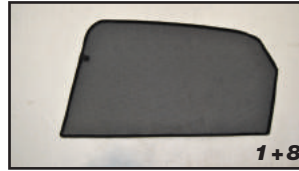

Installation Manual

FIAT 500L MPW 5DR
FIA-500LMPW

COMPONENTS INCLUDED

SHADES

FIXING CLIPS

CL-M02 x 4

CL-M12 x 2

CL-M05 x 4

CL-M14 x 1

CL-T01 x 1

Side Shade Installation

FIAT 500L MPW 5DR
FIA-500LMPW

COMPONENTS NEEDED:

STEP #1

INSERT CLIPS INSIDE WEATHERSTRIP

STEP #2