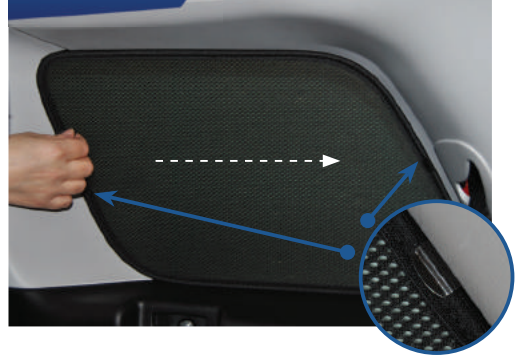

POSITION THE SIDE SHADE

STEP #3

ATTACH SIDE SHADE BEHIND CLIPS

STEP #4

ENSURE SECURELY FITTED IN PLACE

CAR
SHADES

Quarter Light Shade Installation

FIAT 500L MPW 5DR
FIA-500LMPW

COMPONENTS NEEDED:

STEP #1

ATTACH CLIPS ON SHADE EDGES

STEP #2

INSERT CLIPS BEHIND INTERIOR TRIM

STEP #3

ENSURE SECURELY FITTED IN PLACE

Rear Shade Installation