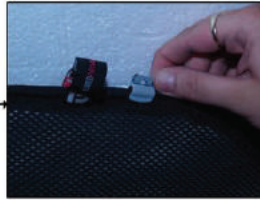

SIDE SHADE INSTALLATION