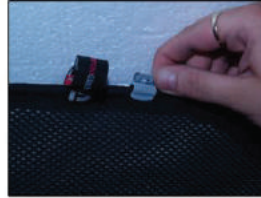

PORT SHADE INSTALLATION