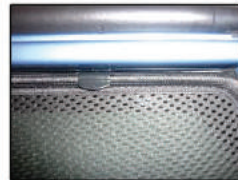

SIDE SHADE INSTALLATION