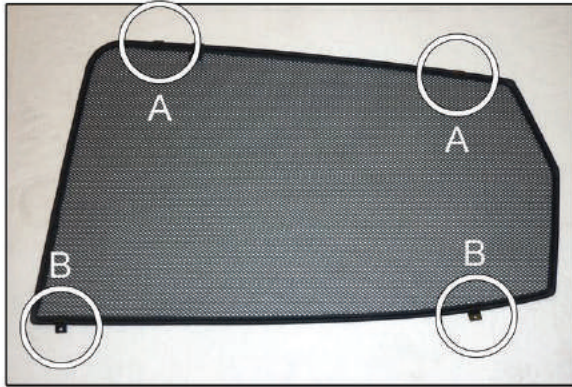

Installation Manual

HYUNDAI IX20 5DR
HYU-IX20-5-A

COMPONENTS INCLUDED

SIDE WINDOWS X2

PORT WINDOWS X2

TAILGATE WINDOW X2

FIXING CLIPS

CL-M02 x 10

CL-M12 x 4

Installation

HYUNDAI IX20 5DR

HYU-IX20-5-A

SIDE SHADE INSTALLATION

Installation

HYUNDAI IX20 5DR

HYU-IX20-5-A