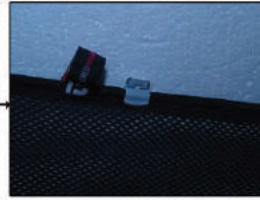

SIDE SHADE INSTALLATION