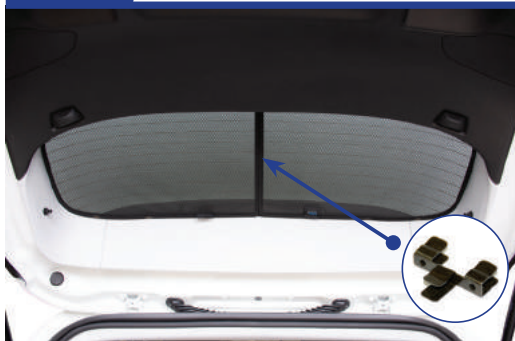

Installation

FIAT TIPO 5DR
FIA-TIPO-5-A

Tailgate Shade Installation

STEP 7

Repeat this whole process for the other side

STEP 8

STEP 9

STEP 10