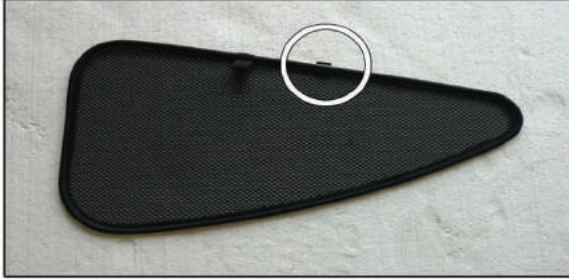

Installation

RENAULT MEGANE 3DR

REN-MEGA-3-B

SIDE SHADE INSTALLATION