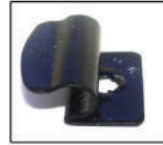

Installation

RENAULT MEGANE 3DR

REN-MEGA-3-B

SIDE SHADE INSTALLATION