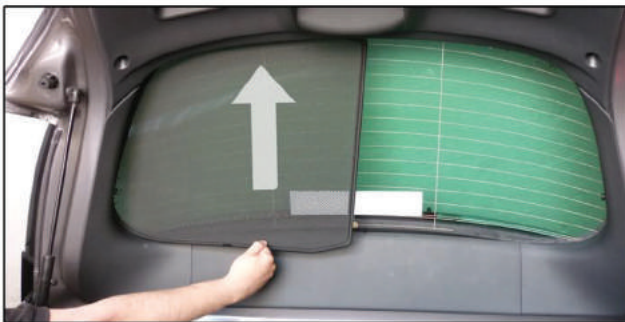

Installation

RENAULT MEGANE 3DR

REN-MEGA-3-B

TAILGATE SHADE INSTALLATION