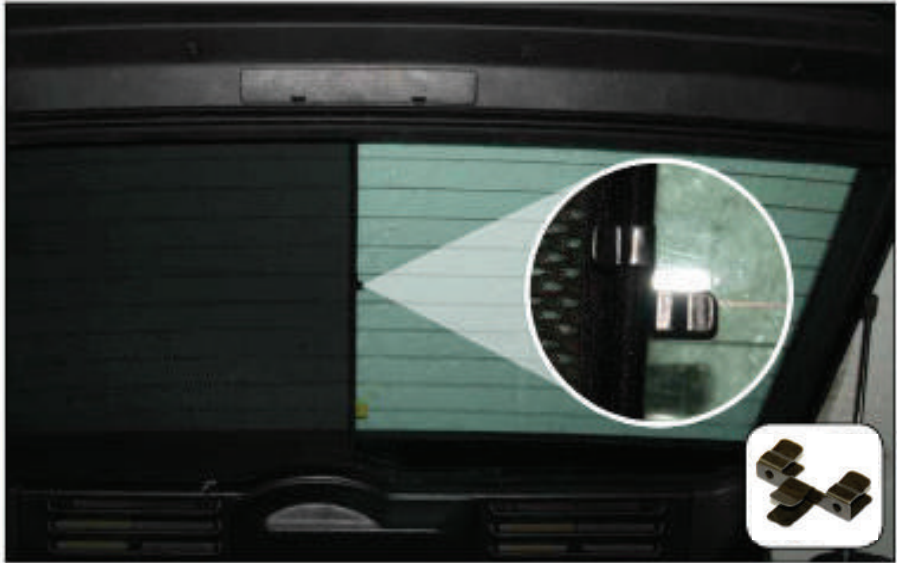

REAR SHADE INSTALLATION