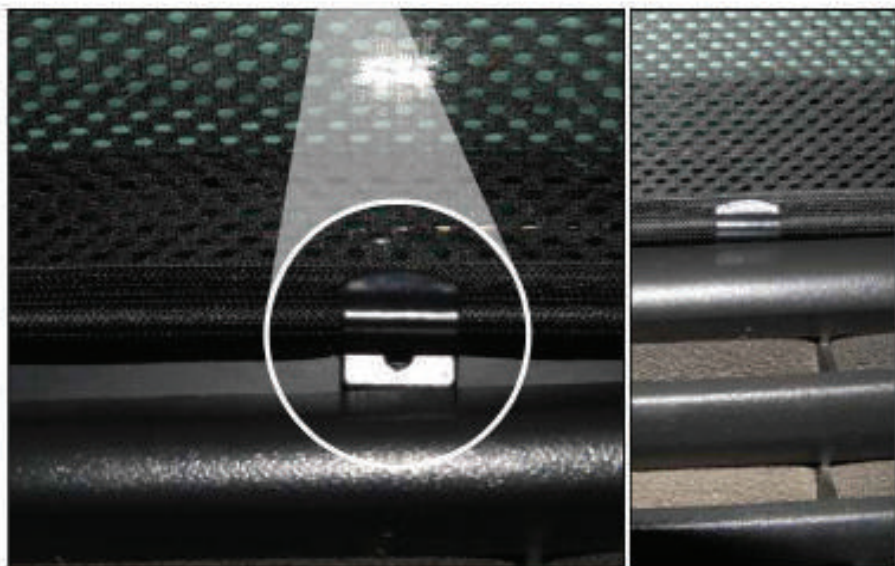

LOAD AREA SHADE INSTALLATION

Installation

LAND RANGE ROVER 5DR
LRO-RROV-5-X

REAR SHADE INSTALLATION

Installation

LAND RANGE ROVER 5DR

LRO-RROV-5-X

REAR SHADE INSTALLATION