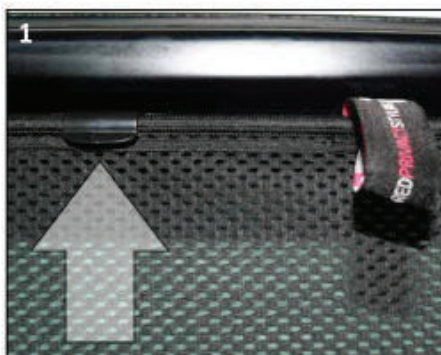

LAND RANGE ROVER 5DR
LRO-RROV-5-X

SIDE SHADE INSTALLATION

X2

Installation

LAND RANGE ROVER 5DR
LRO-RROV-5-X

SIDE SHADE INSTALLATION

X2

Installation