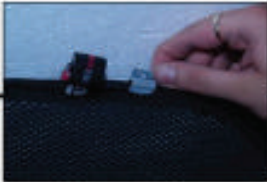

CL-M12 x 4

Installation

VAUXHALL ASTRA 5DR
VAU-ASTR-5-C

SIDE SHADE INSTALLATION

Installation

VAUXHALL ASTRA 5DR
VAU-ASTR-5-C

SIDE SHADE INSTALLATION

Installation