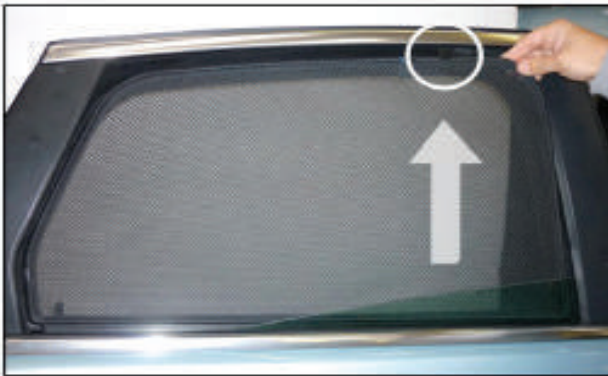

CL-M12 x 4

Installation

VAUXHALL ASTRA 5DR
VAU-ASTR-5-C

SIDE SHADE INSTALLATION

Installation

VAUXHALL ASTRA 5DR
VAU-ASTR-5-C

SIDE SHADE INSTALLATION

Installation