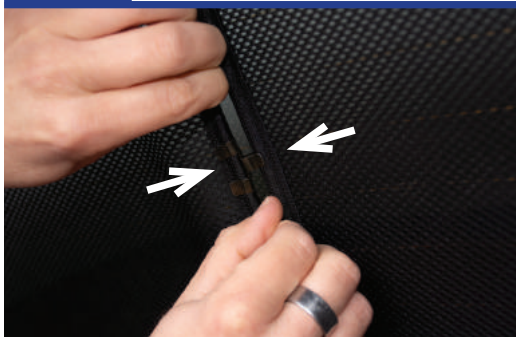

Tailgate Shade Installation

STEP 1

STEP 2

STEP 3

STEP 4

STEP 5

STEP 6

Installation

SEAT MII 3DR
SEA-MII-3-A

Tailgate Shade Installation

STEP 7

Repeat this whole process for the other side.

STEP 8

STEP 9

STEP 10

STEP 11