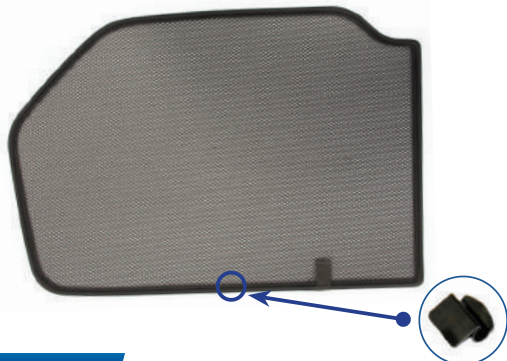

Installation

SEAT MII 3DR
SEA-MII-3-A

Components Needed

Tailgate Shade Installation

STEP 1