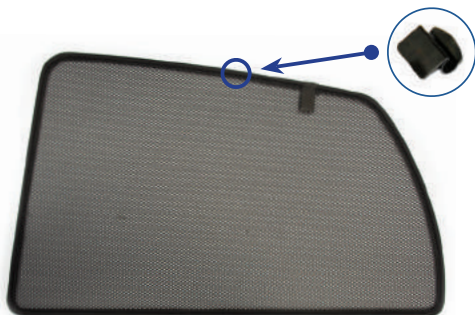

Installation Manual

SEAT MII 3DR
SEA-MII-3-A

Shades

Side Shades

Tailgate Shades

Fixing Clips

CL-M02 x 4

CL-M14 x 1

Installation

SEAT MII 3DR
SEA-MII-3-A

Components Needed

Side Shades

CL-M02 x 2

Side Shade Installation

STEP 1

STEP 2