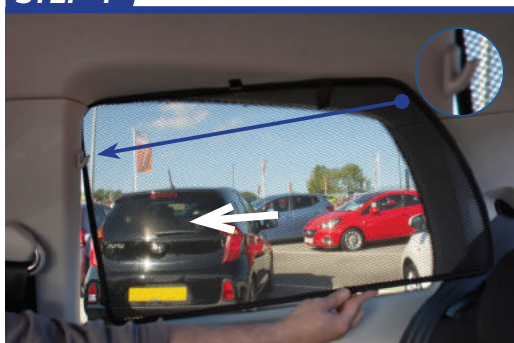

Installation

SEAT MII 3DR
SEA-MII-3-A

Components Needed

Side Shade Installation

STEP 1

STEP 2

STEP 3

STEP 4

STEP 5

STEP 6