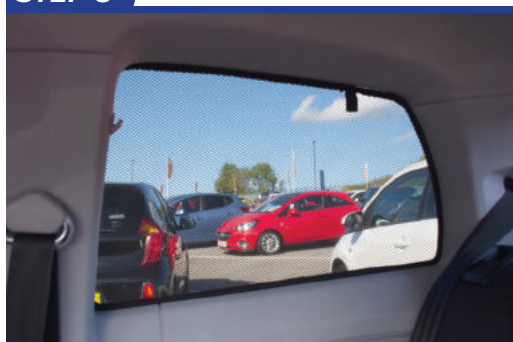

STEP 8

Repeat this whole process for the other side.