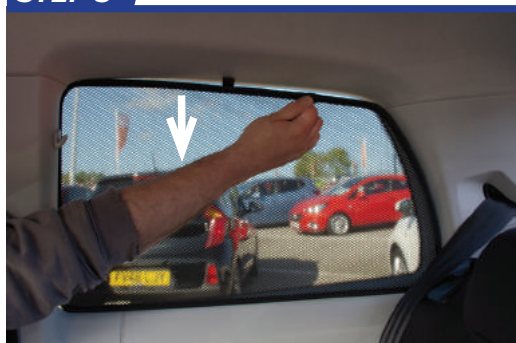

Installation

SEAT MII 3DR
SEA-MII-3-A

Components Needed

Side Shade Installation

STEP 1

STEP 2

STEP 3

STEP 4

STEP 5

STEP 6