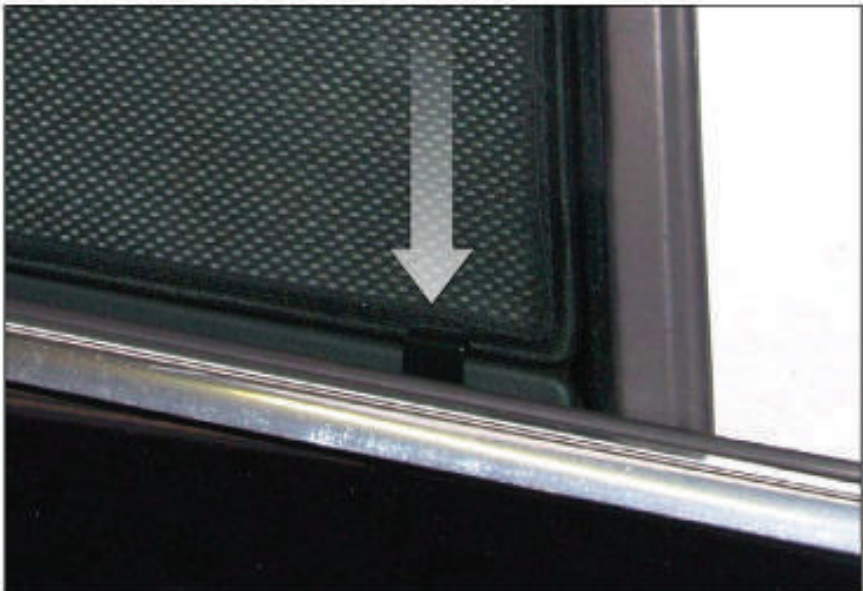

CL-M03 x 2

Installation

AUDI A6 AVANT

AU-A6-E-B

SIDE SHADE INSTALLATION

Installation

AUDI A6 AVANT
AU-A6-E-B

SIDE SHADE INSTALLATION