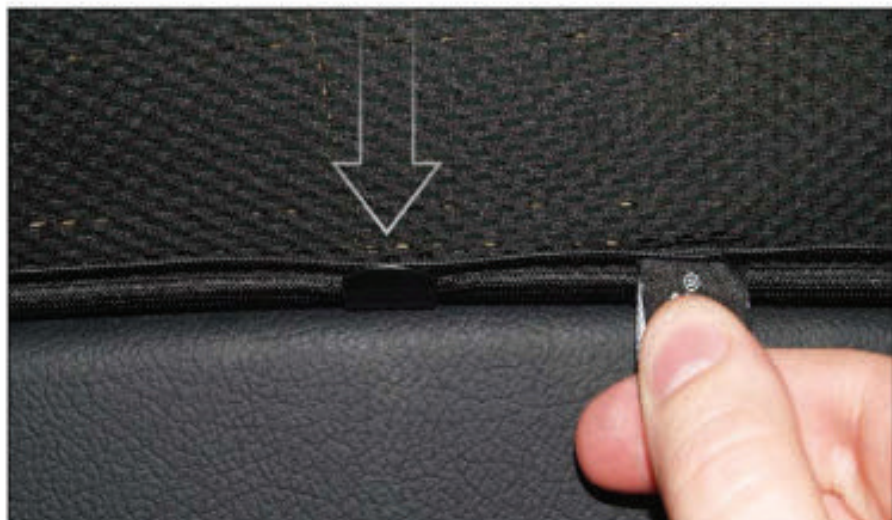

Installation

AUDI A6 AVANT

AU-A6-E-B

REAR SHADE INSTALLATION