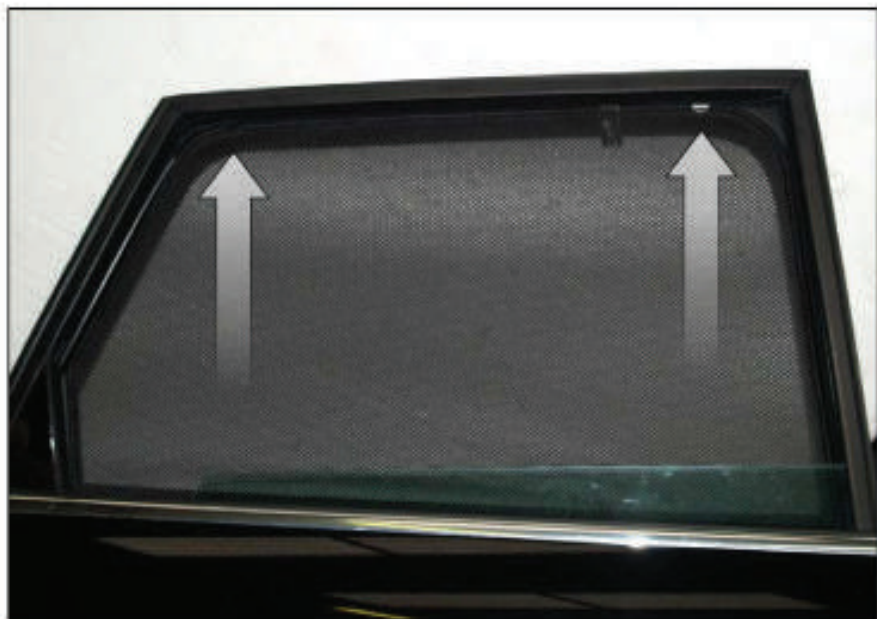

SIDE SHADE INSTALLATION