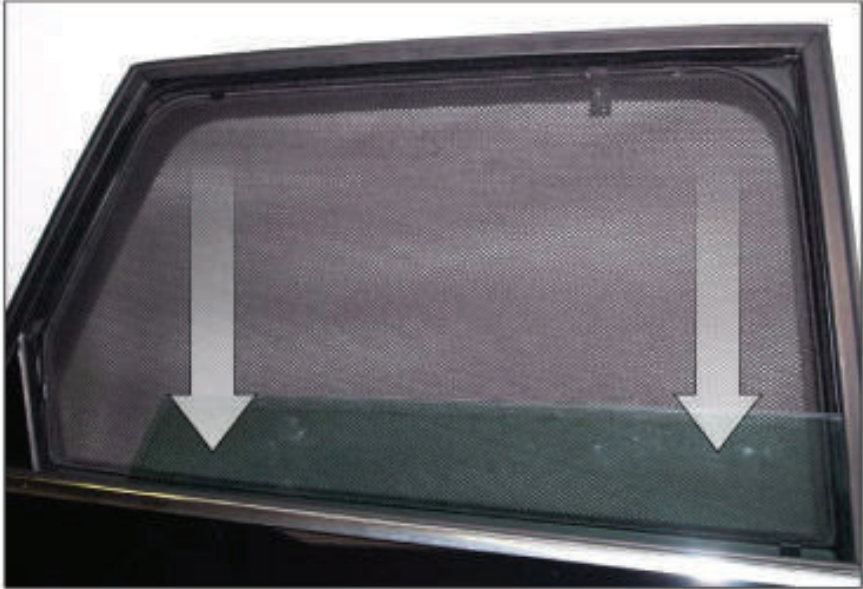

CL-M03 x 2

Installation

AUDI A6 AVANT

AU-A6-E-B

SIDE SHADE INSTALLATION

Installation

AUDI A6 AVANT
AU-A6-E-B

SIDE SHADE INSTALLATION