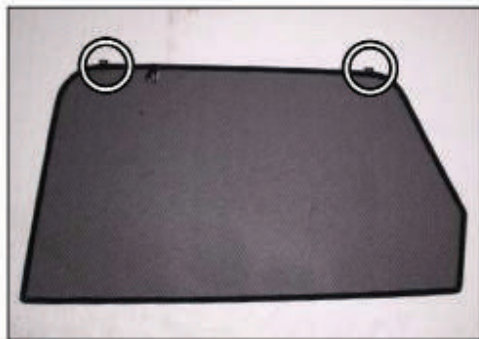

CL-M03 x 2

Installation

AUDI A6 AVANT

AU-A6-E-B

SIDE SHADE INSTALLATION

Installation

AUDI A6 AVANT
AU-A6-E-B

SIDE SHADE INSTALLATION