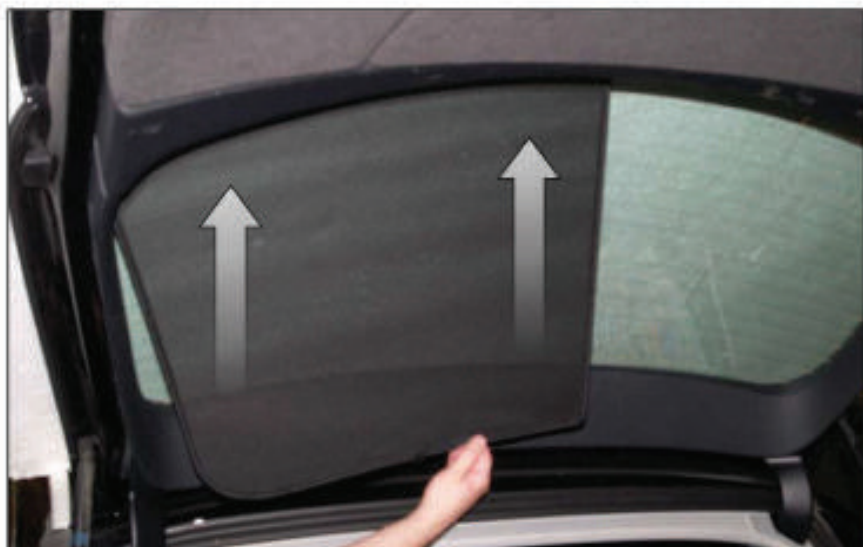

AUDI A6 AVANT

AU-A6-E-B

PORT / LOAD AREA SHADE INSTALLATION

Installation

AUDI A6 AVANT

AU-A6-E-B

REAR SHADE INSTALLATION

X2