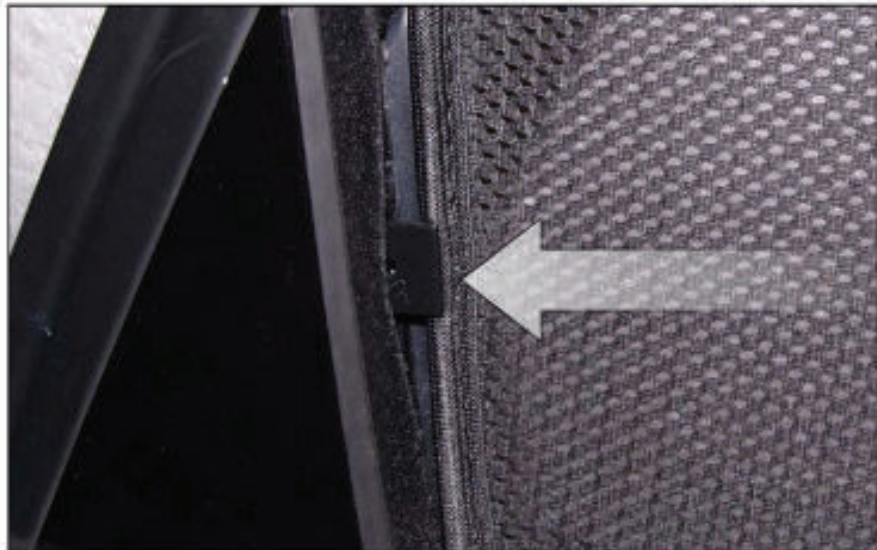

SIDE SHADE INSTALLATION