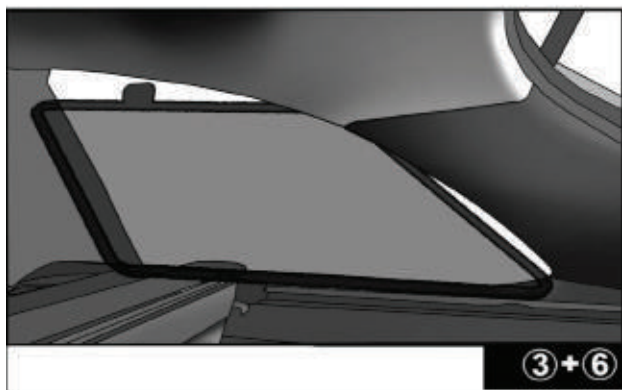

QUARTER LIGHT SHADE INSTALLATION