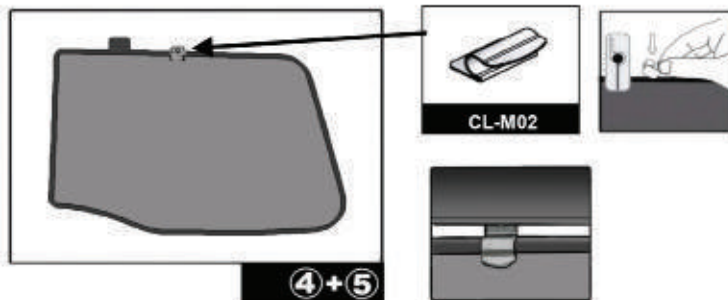

Installation

FORD C-MAX GRAND 5DR
FOR-CMGR-5-B

SIDE SHADE INSTALLATION

Please ensure surface area is wiped clean with surface cleaner before adding the sticky clip.

Installation

FORD C-MAX GRAND 5DR
FOR-CMGR-5-B

QUARTER LIGHT SHADE INSTALLATION

Installation

FORD C-MAX GRAND 5DR
FOR-CMGR-5-B

REAR SHADE INSTALLATION

Installation

FORD C-MAX GRAND 5DR
FOR-CMGR-5-B

REAR SHADE INSTALLATION