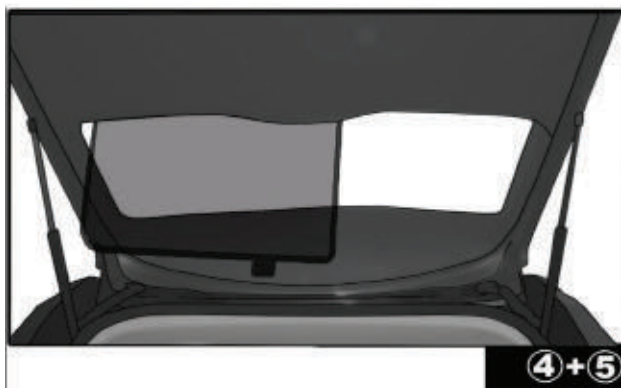

QUARTER LIGHT SHADE INSTALLATION

Installation

FORD C-MAX GRAND 5DR
FOR-CMGR-5-B

REAR SHADE INSTALLATION

Installation

FORD C-MAX GRAND 5DR
FOR-CMGR-5-B

REAR SHADE INSTALLATION