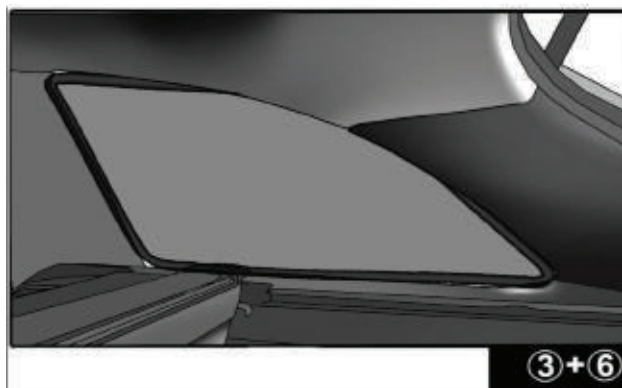

QUARTER LIGHT SHADE INSTALLATION