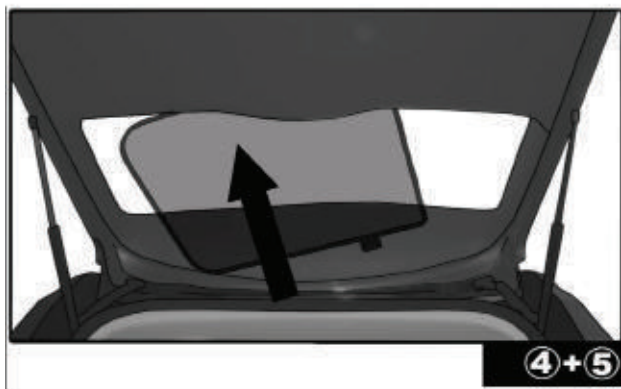

QUARTER LIGHT SHADE INSTALLATION

Installation

FORD C-MAX GRAND 5DR
FOR-CMGR-5-B

REAR SHADE INSTALLATION

Installation

FORD C-MAX GRAND 5DR
FOR-CMGR-5-B

REAR SHADE INSTALLATION