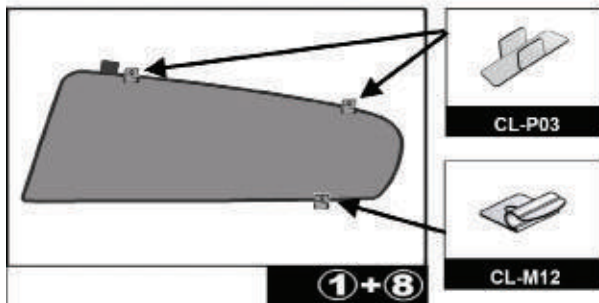

Installation Manual

FORD C-MAX GRAND 5DR
FOR-CMGR-5-B

COMPONENTS INCLUDED

CL-M12 x 2

CL-M02 x 4

CL-P03 x 4

CL-W01 x 1

CAR[®]
S H A D E S

Installation

FORD C-MAX GRAND 5DR
FOR-CMGR-5-B

SIDE SHADE INSTALLATION

Please ensure surface area is wiped clean with surface cleaner before adding the sticky clip.

Installation

FORD C-MAX GRAND 5DR
FOR-CMGR-5-B