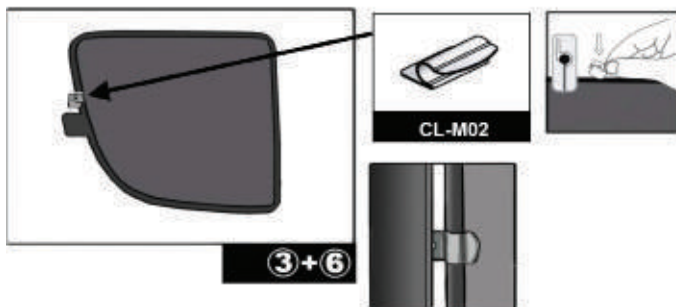

QUARTER LIGHT SHADE INSTALLATION