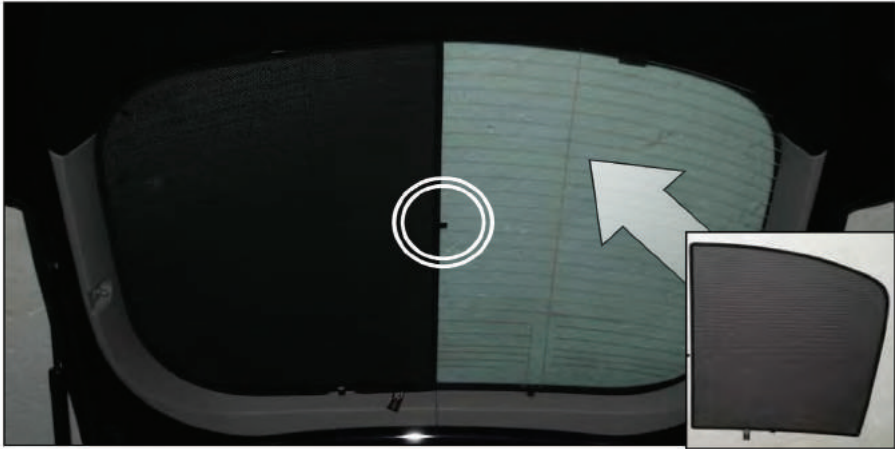

Installation

VAUXHALL INSIGNIA 5DR

VAU-INSI-5-A

REAR SHADE INSTALLATION