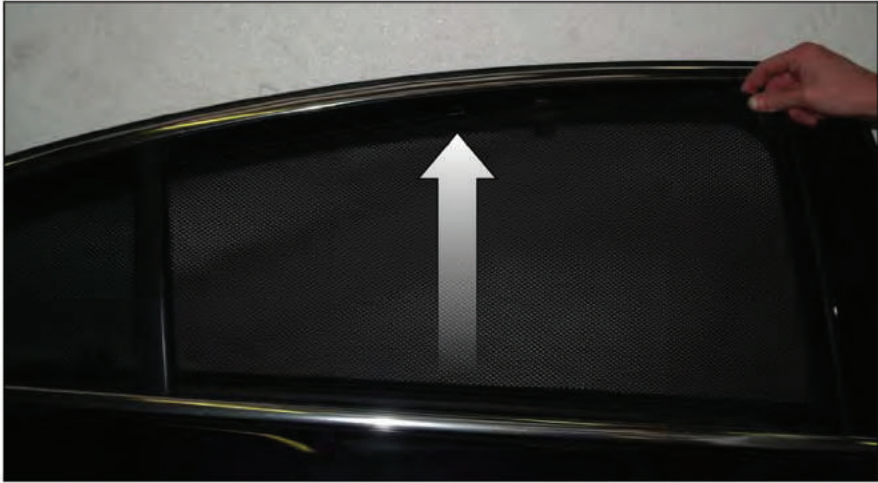

Installation

VAUXHALL INSIGNIA 5DR

VAU-INSI-5-A

SIDE SHADE INSTALLATION