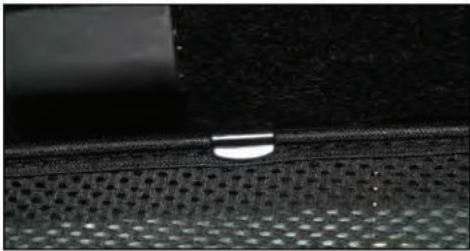

VAU-INSI-5-A

REAR SHADE INSTALLATION

Installation

VAUXHALL INSIGNIA 5DR

VAU-INSI-5-A

REAR SHADE INSTALLATION

Installation

VAUXHALL INSIGNIA 5DR