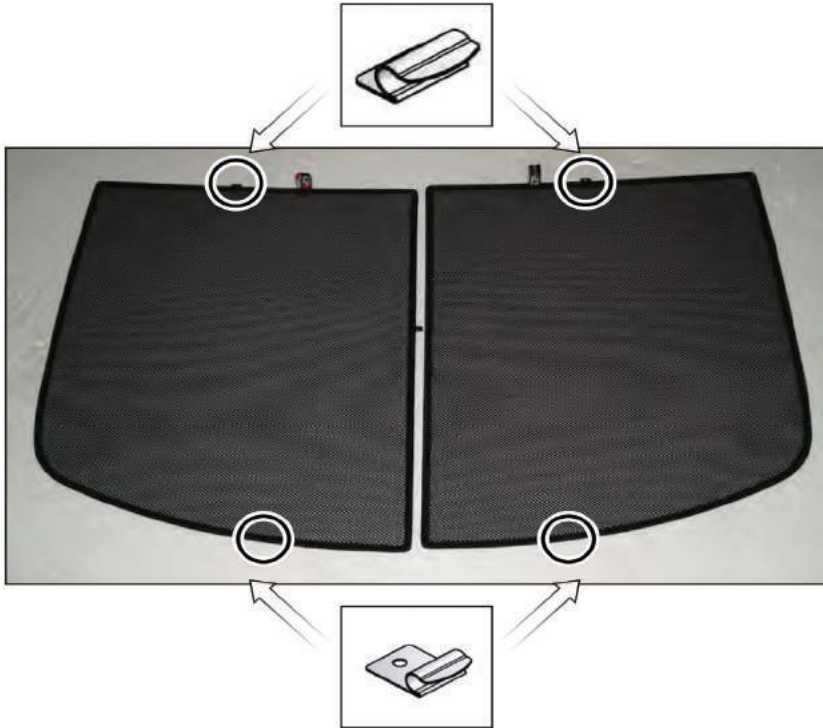

Installation

VAUXHALL INSIGNIA 5DR

VAU-INSI-5-A

REAR SHADE INSTALLATION