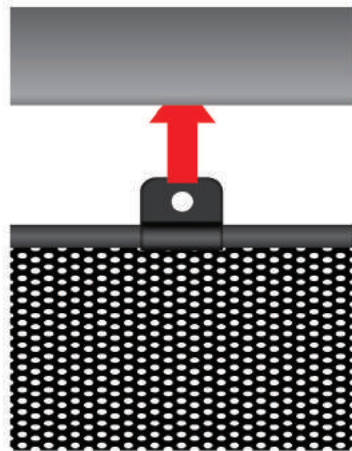

VAU-INSI-5-A

REAR SHADE INSTALLATION

Installation

VAUXHALL INSIGNIA 5DR

VAU-INSI-5-A

REAR SHADE INSTALLATION

Installation

VAUXHALL INSIGNIA 5DR