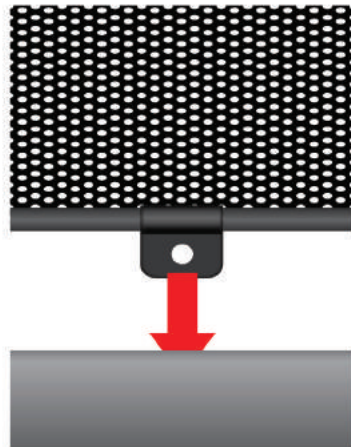

Installation

VAUXHALL INSIGNIA 5DR

VAU-INSI-5-A

REAR SHADE INSTALLATION