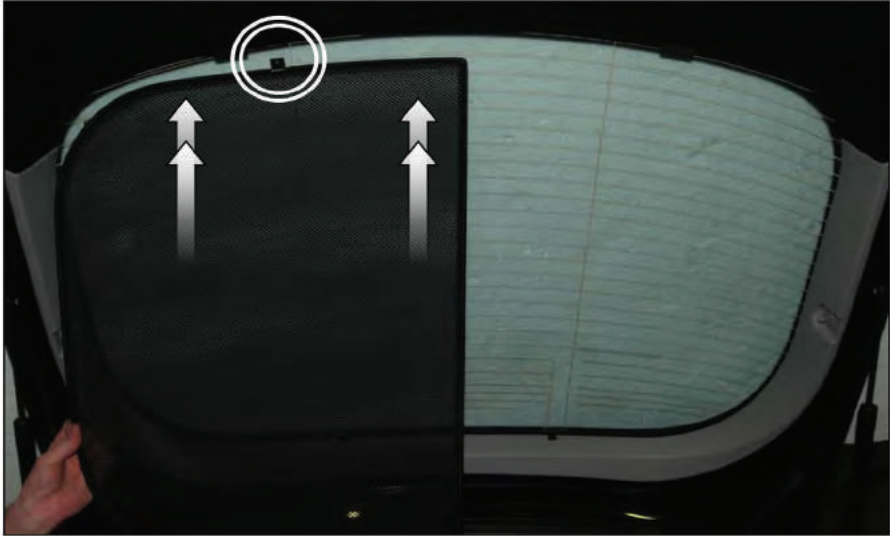

VAU-INSI-5-A

REAR SHADE INSTALLATION

Installation

VAUXHALL INSIGNIA 5DR

VAU-INSI-5-A

REAR SHADE INSTALLATION

Installation

VAUXHALL INSIGNIA 5DR