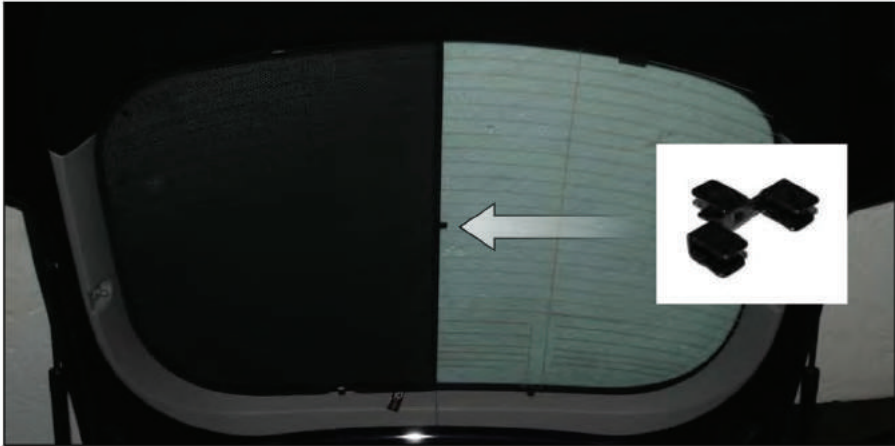

VAU-INSI-5-A

REAR SHADE INSTALLATION

Installation

VAUXHALL INSIGNIA 5DR

VAU-INSI-5-A

REAR SHADE INSTALLATION

Installation

VAUXHALL INSIGNIA 5DR