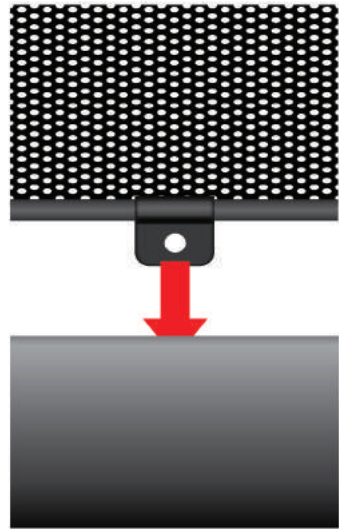

SIDE SHADE INSTALLATION

Installation

VAUXHALL INSIGNIA 5DR

VAU-INSI-5-A

SIDE SHADE INSTALLATION

Installation

VAUXHALL INSIGNIA 5DR

VAU-INSI-5-A