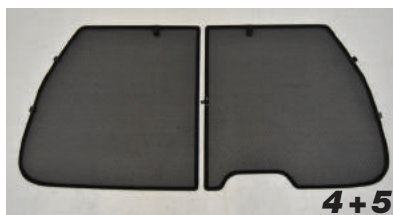

Installation Manual

NISSAN X-TRAIL
NIS-XTRL-5-B

COMPONENTS INCLUDED

SHADES

FIXING CLIPS

CL-M02 x 8

CL-M13 x 4

CL-M14 x 1

Side Shade Installation

NISSAN X-TRAIL
NIS-XTRL-5-B

COMPONENTS NEEDED:

STEP #1

ATTACH CLIPS ON SHADE EDGES

STEP #2

POSITION THE SIDE SHADE

STEP #3