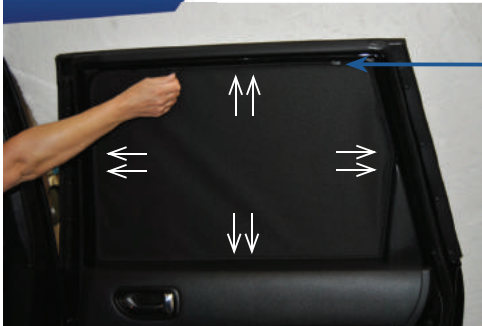

Side Shade Installation

NISSAN X-TRAIL
NIS-XTRL-5-B

COMPONENTS NEEDED:

STEP #1

ATTACH CLIPS ON SHADE EDGES

STEP #2

POSITION THE SIDE SHADE

STEP #3

INSERT CLIPS INSIDE WEATHERSTRIP

STEP #4

ENSURE SECURELY FITTED IN PLACE

CAR
SHADES

Quarter Light Shade Installation

NISSAN X-TRAIL
NIS-XTRL-5-B

COMPONENTS NEEDED:

STEP #1