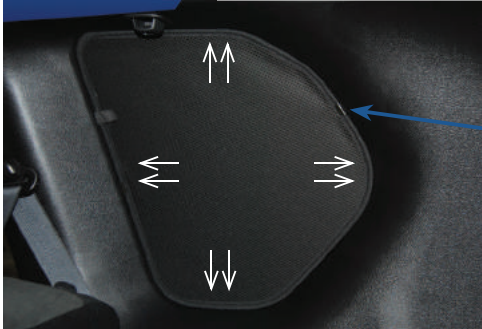

INSERT CLIPS INSIDE WEATHERSTRIP

STEP #4

ENSURE SECURELY FITTED IN PLACE

CAR
SHADES

Quarter Light Shade Installation

NISSAN X-TRAIL
NIS-XTRL-5-B

COMPONENTS NEEDED:

STEP #1

ATTACH CLIPS ON SHADE EDGES

STEP #2

INSERT CLIPS BEHIND INTERIOR TRIM

STEP #3

ENSURE SECURELY FITTED IN PLACE

Rear Shade Installation

NISSAN X-TRAIL
NIS-XTRL-5-B

COMPONENTS NEEDED:

STEP #1 ATTACH CLIPS ON SHADE EDGES

STEP #2 POSITION THE REAR SHADE

STEP #3 INSERT CLIPS BEHIND INTERIOR TRIM

STEP #4 REPEAT THE PROCESS ON OTHER SHADE

STEP #5 ENSURE SECURELY FITTED IN PLACE