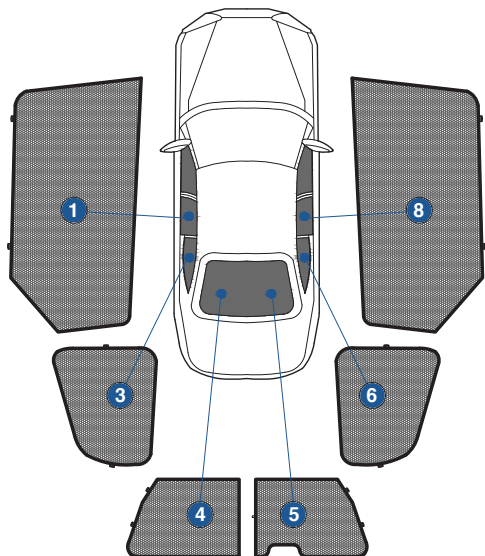

COMPONENTS INCLUDED

SHADES

FIXING CLIPS