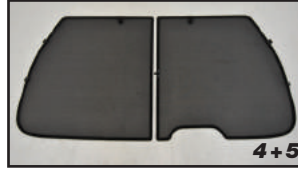

INSERT CLIPS INSIDE WEATHERSTRIP

STEP #4

ENSURE SECURELY FITTED IN PLACE

CAR
SHADES

Quarter Light Shade Installation

NISSAN X-TRAIL
NIS-XTRL-5-B

COMPONENTS NEEDED:

STEP #1

ATTACH CLIPS ON SHADE EDGES

STEP #2

INSERT CLIPS BEHIND INTERIOR TRIM

STEP #3

ENSURE SECURELY FITTED IN PLACE

Rear Shade Installation

NISSAN X-TRAIL
NIS-XTRL-5-B

COMPONENTS NEEDED: