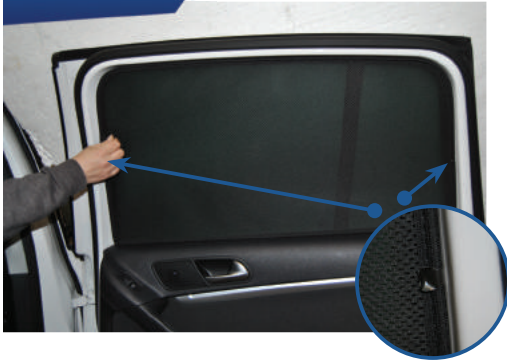

CL-T01 x 1

Side Shade Installation

VW TIGUAN 5DR
VW-TIGU-5-A

COMPONENTS NEEDED:

STEP #1

INSERT CLIPS INSIDE WEATHERSTRIP

STEP #2

POSITION THE SIDE SHADE

STEP #3

ATTACH SIDE SHADE BEHIND CLIPS

STEP #4

ENSURE SECURELY FITTED IN PLACE

CAR
SHADES

Quarter Light Shade Installation

VW TIGUAN 5DR
VW-TIGU-5-A

COMPONENTS NEEDED: