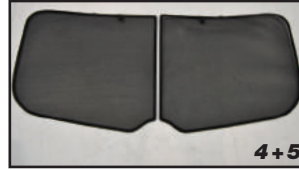

STEP #1

POSITION SHADE EDGES

STEP #2

ENSURE SECURELY FITTED IN PLACE

Rear Shade Installation

VW TIGUAN 5DR
VW-TIGU-5-A

COMPONENTS NEEDED:

STEP #1 ATTACH CLIPS ON SHADE EDGES