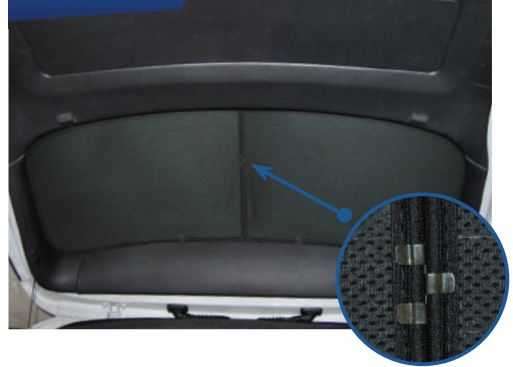

STEP #3

ATTACH SIDE SHADE BEHIND CLIPS

STEP #4

ENSURE SECURELY FITTED IN PLACE

CAR
SHADES

Quarter Light Shade Installation

VW TIGUAN 5DR
VW-TIGU-5-A

COMPONENTS NEEDED:

STEP #1

POSITION SHADE EDGES

STEP #2

ENSURE SECURELY FITTED IN PLACE

Rear Shade Installation

VW TIGUAN 5DR
VW-TIGU-5-A

COMPONENTS NEEDED:

STEP #1 ATTACH CLIPS ON SHADE EDGES

STEP #2 POSITION THE REAR SHADE

STEP #3 INSERT CLIPS BEHIND INTERIOR TRIM

STEP #4 REPEAT THE PROCESS ON OTHER SHADE

STEP #5 ENSURE SECURELY FITTED IN PLACE