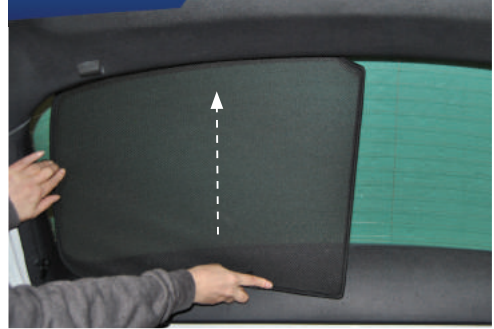

STEP #2 POSITION THE REAR SHADE