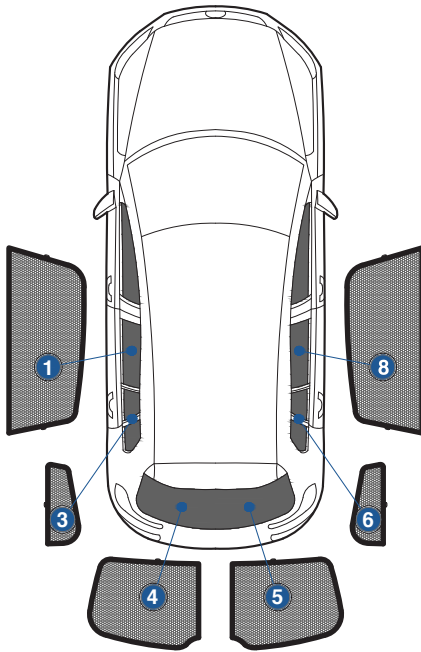

Installation Manual

VW TIGUAN 5DR
VW-TIGU-5-A

COMPONENTS INCLUDED

SHADES

FIXING CLIPS

CL-M02 x 2

CL-M05 x 4

CL-M14 x 1

CL-T01 x 1

Side Shade Installation

VW TIGUAN 5DR
VW-TIGU-5-A

COMPONENTS NEEDED:

STEP #1

INSERT CLIPS INSIDE WEATHERSTRIP

STEP #2

POSITION THE SIDE SHADE