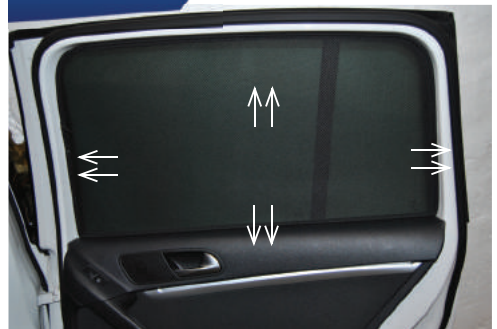

CL-T01 x 1

Side Shade Installation

VW TIGUAN 5DR
VW-TIGU-5-A

COMPONENTS NEEDED:

STEP #1

INSERT CLIPS INSIDE WEATHERSTRIP

STEP #2

POSITION THE SIDE SHADE

STEP #3

ATTACH SIDE SHADE BEHIND CLIPS

STEP #4

ENSURE SECURELY FITTED IN PLACE

CAR
SHADES

Quarter Light Shade Installation

VW TIGUAN 5DR
VW-TIGU-5-A

COMPONENTS NEEDED: