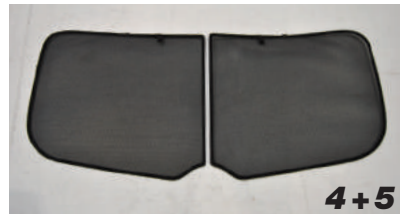

Installation Manual

VW TIGUAN 5DR
VW-TIGU-5-A

COMPONENTS INCLUDED

SHADES

FIXING CLIPS

CL-M02 x 2

CL-M05 x 4

CL-M14 x 1

CL-T01 x 1

Side Shade Installation

VW TIGUAN 5DR
VW-TIGU-5-A

COMPONENTS NEEDED:

STEP #1

INSERT CLIPS INSIDE WEATHERSTRIP

STEP #2

POSITION THE SIDE SHADE