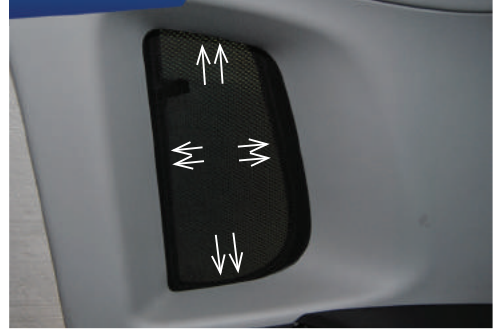

CL-T01 x 1

Side Shade Installation

VW TIGUAN 5DR
VW-TIGU-5-A

COMPONENTS NEEDED:

STEP #1

INSERT CLIPS INSIDE WEATHERSTRIP

STEP #2

POSITION THE SIDE SHADE

STEP #3

ATTACH SIDE SHADE BEHIND CLIPS

STEP #4

ENSURE SECURELY FITTED IN PLACE

CAR
SHADES

Quarter Light Shade Installation

VW TIGUAN 5DR
VW-TIGU-5-A

COMPONENTS NEEDED:

STEP #1

POSITION SHADE EDGES

STEP #2

ENSURE SECURELY FITTED IN PLACE

Rear Shade Installation

VW TIGUAN 5DR
VW-TIGU-5-A

COMPONENTS NEEDED:

STEP #1 ATTACH CLIPS ON SHADE EDGES