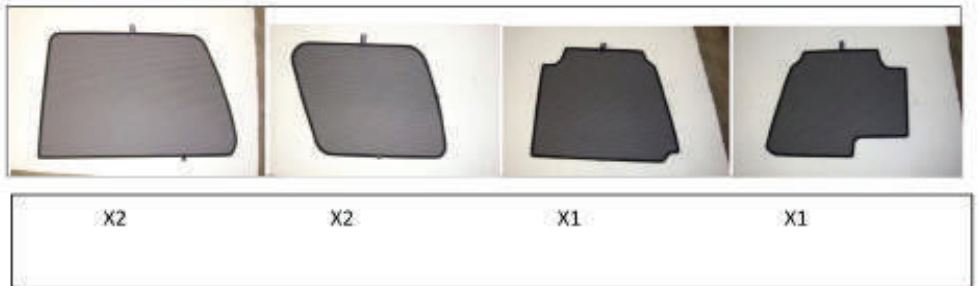

Installation Manual

HONDA CR-V 5DR
HON-CRV-5-X

COMPONENTS INCLUDED

CL-M02 x 4

CL-P02 x 6

CL-M01 x 2

CL-W01 x 1

Installation