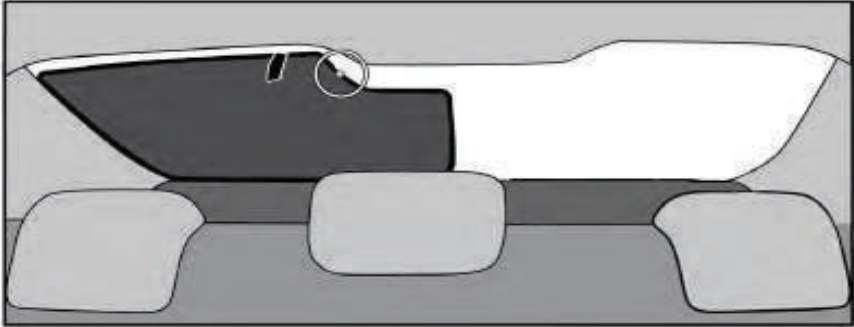

TAILGATE SHADE INSTALLATION

4