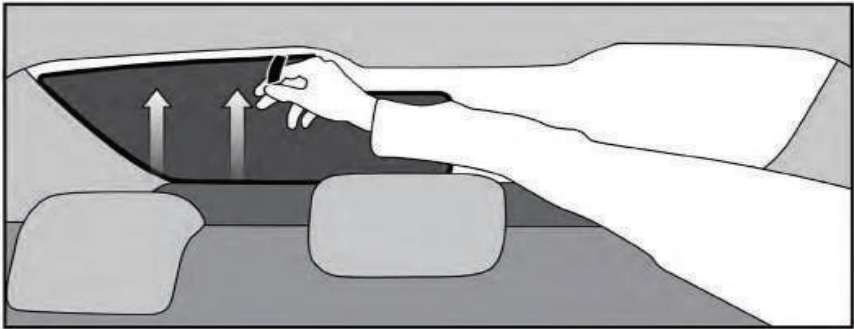

SAAB 9-3 4DR

SAA-93-4-A

TAILGATE SHADE INSTALLATION

2

3

Installation

SAAB 9-3 4DR

SAA-93-4-A