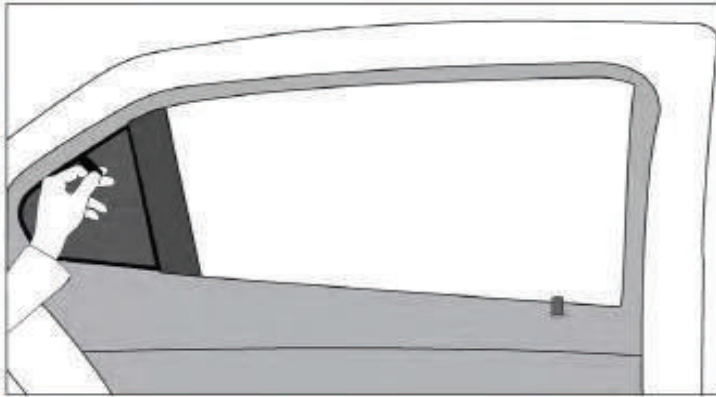

SIDE SHADE INSTALLATION

3