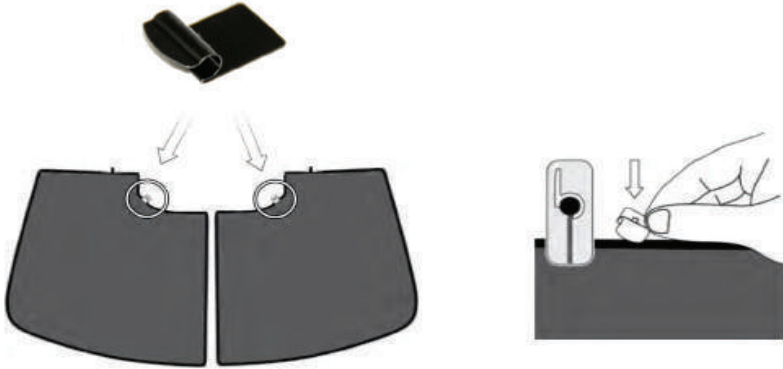

CL-M01 x 4

CAR
SHADES

Installation

SAAB 9-3 4DR

SAA-93-4-A

TAILGATE SHADE INSTALLATION

1

Installation