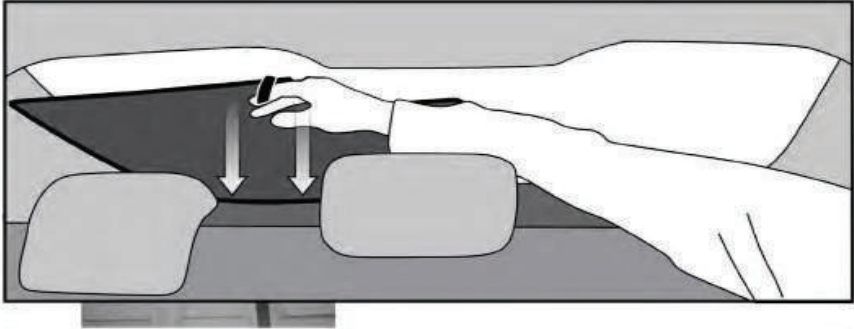

TAILGATE SHADE INSTALLATION

2