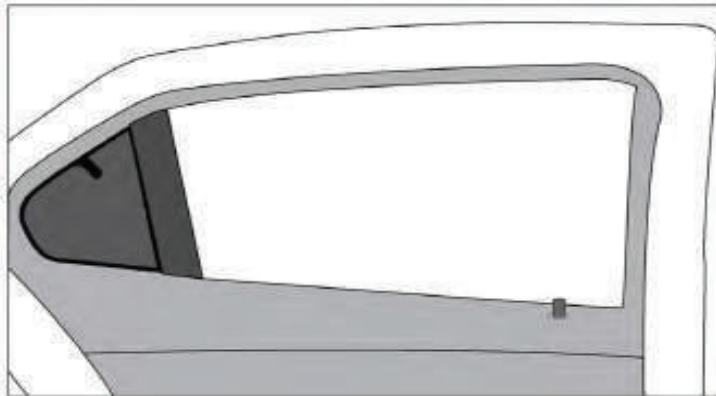

Installation

SAAB 9-3 4DR

SAA-93-4-A

SIDE SHADE INSTALLATION

3

4