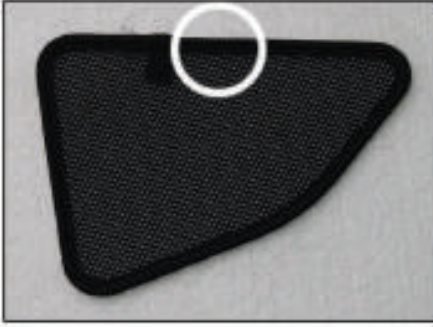

Installation

CITROEN C5 4DR
CIT-C5-4-B

PORT SHADE INSTALLATION