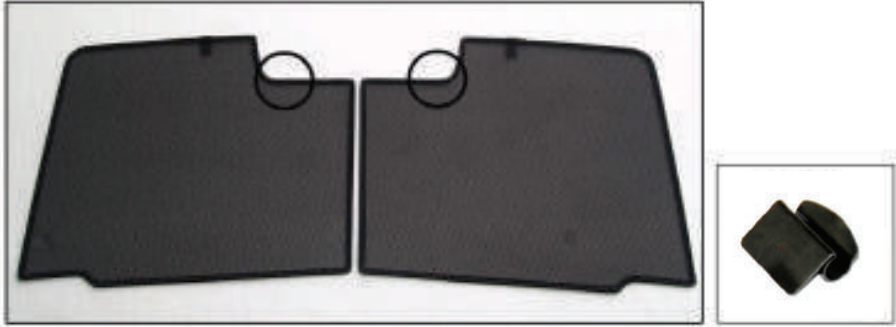

CITROEN C5 4DR
CIT-C5-4-B

SIDE SHADE INSTALLATION

Installation

CITROEN C5 4DR
CIT-C5-4-B

SIDE SHADE INSTALLATION

x2

Installation

CITROEN C5 4DR
CIT-C5-4-B

PORT SHADE INSTALLATION

Installation

CITROEN C5 4DR
CIT-C5-4-B

PORT SHADE INSTALLATION

X2

Installation

CITROEN C5 4DR
CIT-C5-4-B

TAILGATE SHADE INSTALLATION