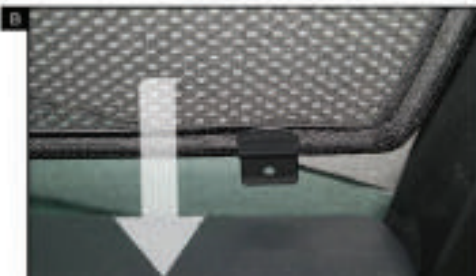

SIDE SHADE INSTALLATION