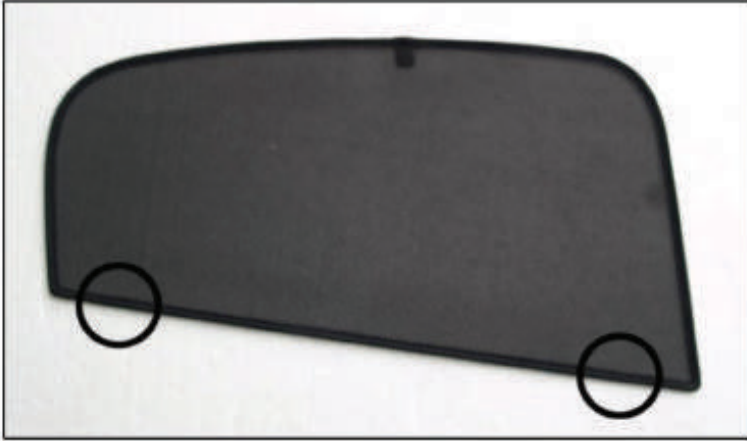

Installation Manual

CITROEN C5 4DR
CIT-C5-4-B

COMPONENTS INCLUDED

SIDE WINDOW X2

FRONT WINDOW X2

REAR WINDOW X2

CL-M02 x 4

CL-M13 x 2

CL-M03 x 4

Installation

CITROEN C5 4DR
CIT-C5-4-B

SIDE SHADE INSTALLATION

Installation

CITROEN C5 4DR
CIT-C5-4-B

SIDE SHADE INSTALLATION

Installation