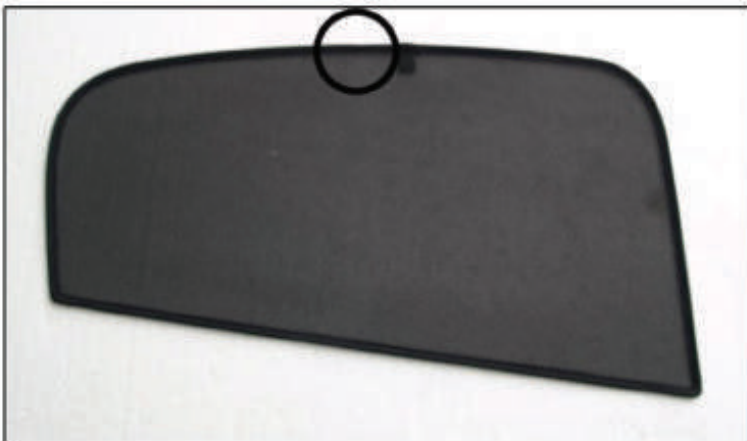

Installation Manual

CITROEN C5 4DR
CIT-C5-4-B

COMPONENTS INCLUDED

SIDE WINDOW X2

FRONT WINDOW X2

REAR WINDOW X2

CL-M02 x 4

CL-M13 x 2

CL-M03 x 4

Installation

CITROEN C5 4DR
CIT-C5-4-B

SIDE SHADE INSTALLATION

Installation

CITROEN C5 4DR
CIT-C5-4-B

SIDE SHADE INSTALLATION

Installation