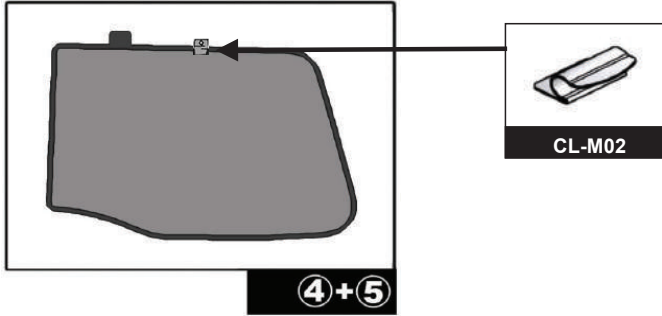

Installation

VW SCIROCCO 3DR

VW-SCIR-3-A

TAILGATE SHADE INSTALLATION