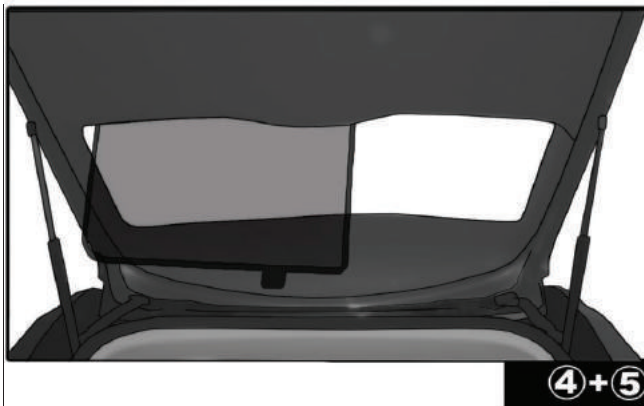

Installation

VW SCIROCCO 3DR

VW-SCIR-3-A

TAILGATE SHADE INSTALLATION