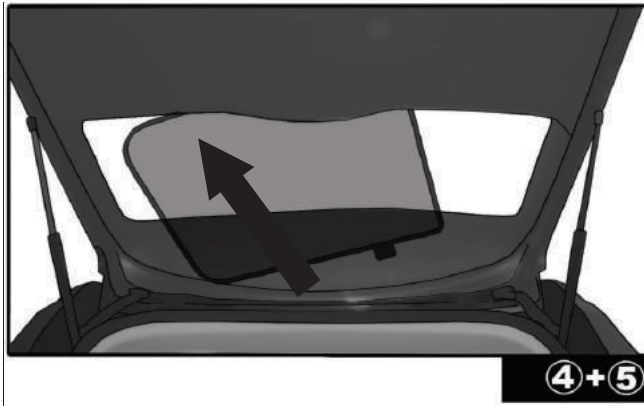

Installation

VW SCIROCCO 3DR

VW-SCIR-3-A

TAILGATE SHADE INSTALLATION