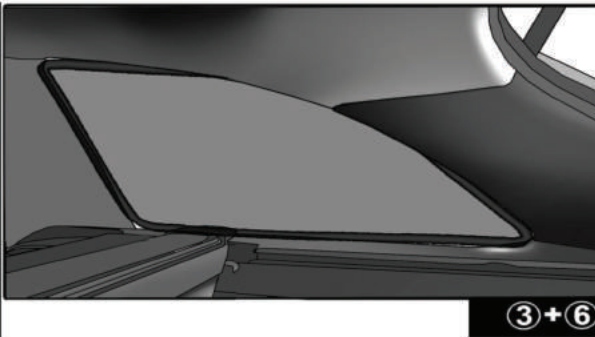

VW-POLO-5-C

SIDE SHADE INSTALLATION

Installation

VOLKSWAGEN POLO 5DR

VW-POLO-5-C

QUARTER LIGHT SHADE INSTALLATION

3+6

Installation