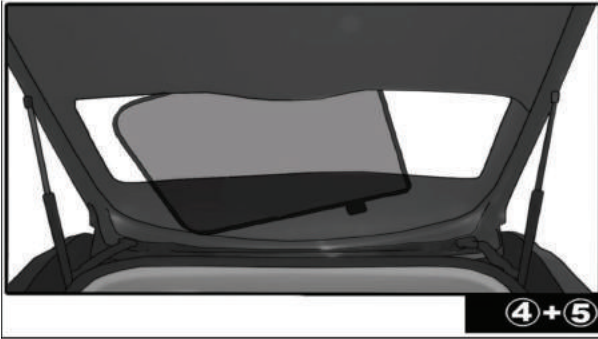

Installation

VOLKSWAGEN POLO 5DR

VW-POLO-5-C

REAR SHADE INSTALLATION

④+⑤

④+⑤

④+⑤