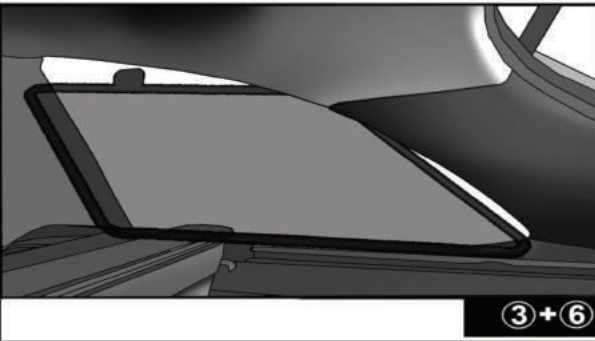

VW-POLO-5-C

SIDE SHADE INSTALLATION

Installation

VOLKSWAGEN POLO 5DR

VW-POLO-5-C

QUARTER LIGHT SHADE INSTALLATION

3+6

Installation