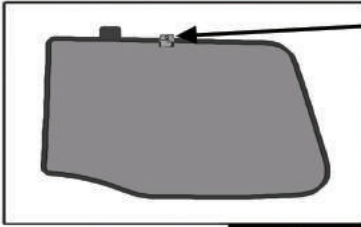

Installation

VOLKSWAGEN POLO 5DR

VW-POLO-5-C

REAR SHADE INSTALLATION

④+⑤