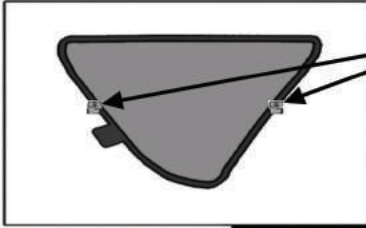

VW-POLO-5-C

SIDE SHADE INSTALLATION

Installation

VOLKSWAGEN POLO 5DR

VW-POLO-5-C

QUARTER LIGHT SHADE INSTALLATION

3+6

Installation