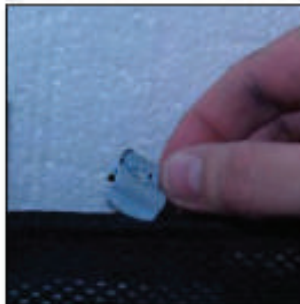

Chevrolet Kalos/Aveo 3dr

CHE-AVEO-3-A

SIDE SHADE INSTALLATION

X2

Side Shade Installation

CHEVROLET KALOS / AVEO 3DR
CHE-KALO-3-A

REAR SHADE INSTALLATION

Side Shade Installation