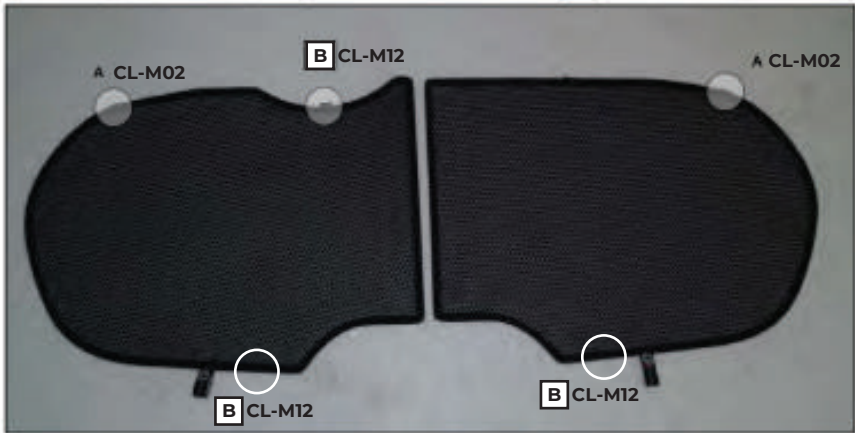

CHEVROLET KALOS / AVEO 3DR
CHE-KALO-3-A

SIDE SHADE INSTALLATION

Side Shade Installation

CHEVROLET KALOS / AVEO 3DR
CHE-KALO-3-A

SIDE SHADE INSTALLATION

Side Shade Installation

CHEVROLET KALOS / AVEO 3DR
CHE-KALO-3-A

Chevrolet Kalos/Aveo 3dr

CHE-AVEO-3-A

SIDE SHADE INSTALLATION

X2

Side Shade Installation

CHEVROLET KALOS / AVEO 3DR
CHE-KALO-3-A

REAR SHADE INSTALLATION

Side Shade Installation

CHEVROLET KALOS / AVEO 3DR
CHE-KALO-3-A

REAR SHADE INSTALLATION

Side Shade Installation

CHEVROLET KALOS / AVEO 3DR

CHE-KALO-3-A

REAR SHADE INSTALLATION

X2