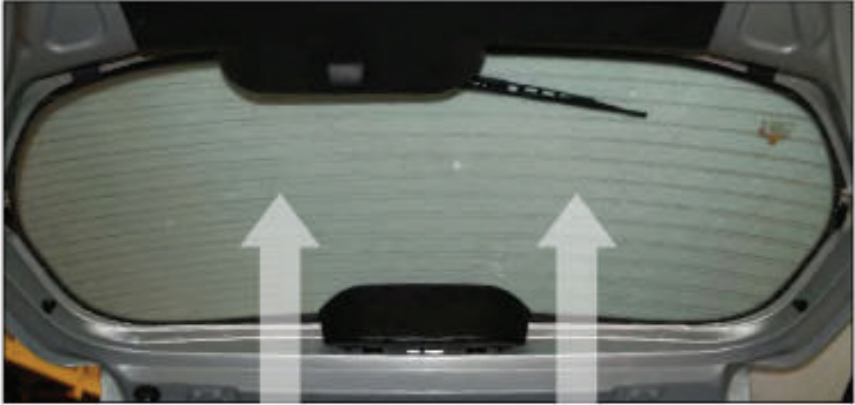

Chevrolet Kalos/Aveo 3dr

CHE-AVEO-3-A

SIDE SHADE INSTALLATION

X2

Side Shade Installation

CHEVROLET KALOS / AVEO 3DR
CHE-KALO-3-A

REAR SHADE INSTALLATION

Side Shade Installation