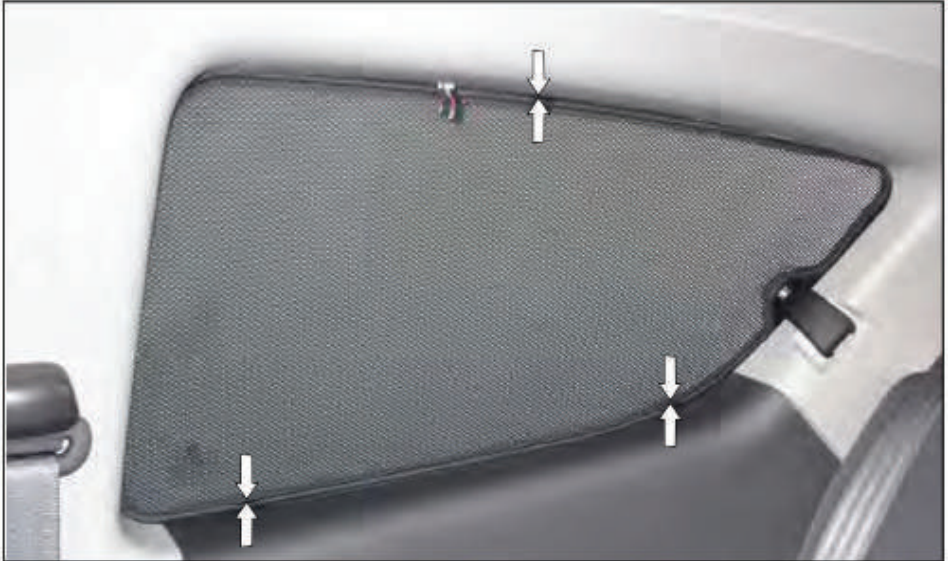

Side Shade Installation

CHEVROLET KALOS / AVEO 3DR
CHE-KALO-3-A

Chevrolet Kalos/Aveo 3dr

CHE-AVEO-3-A

SIDE SHADE INSTALLATION

X2