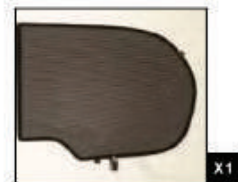

Installation Manual

CHEVROLET KALOS / AVEO 3DR
CHE-KALO-3-A

COMPONENTS INCLUDED

CL-M12 x 3

CL-P02 x 6

CL-M02 x 2

CL-W01 x 1

Side Shade Installation

CHEVROLET KALOS / AVEO 3DR
CHE-KALO-3-A

SIDE SHADE INSTALLATION

Side Shade Installation

CHEVROLET KALOS / AVEO 3DR
CHE-KALO-3-A

SIDE SHADE INSTALLATION

Side Shade Installation

CHEVROLET KALOS / AVEO 3DR
CHE-KALO-3-A