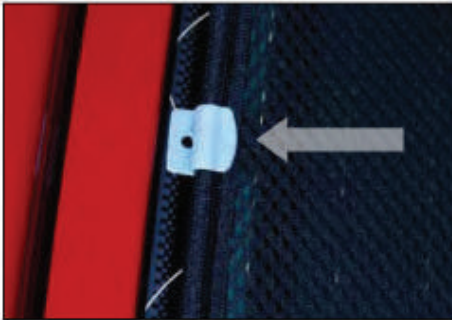

Side Shade Installation

CHEVROLET KALOS / AVEO 3DR
CHE-KALO-3-A

REAR SHADE INSTALLATION