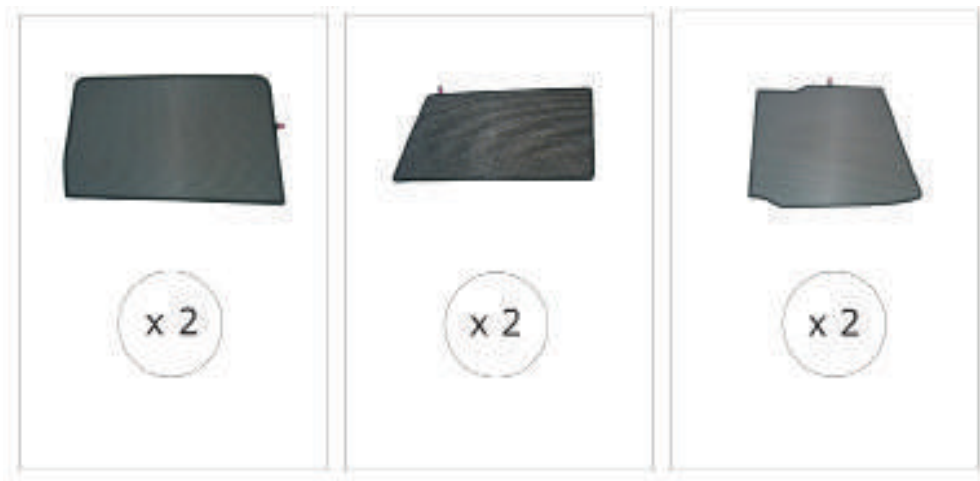

Installation Manual

VOLKSWAGEN PASSAT ESTATE
VW-PASS-E-C

COMPONENTS INCLUDED

CL-M04 x 2

CL-M05 x 4

Installation

VOLKSWAGEN PASSAT ESTATE
VW-PASS-E-C