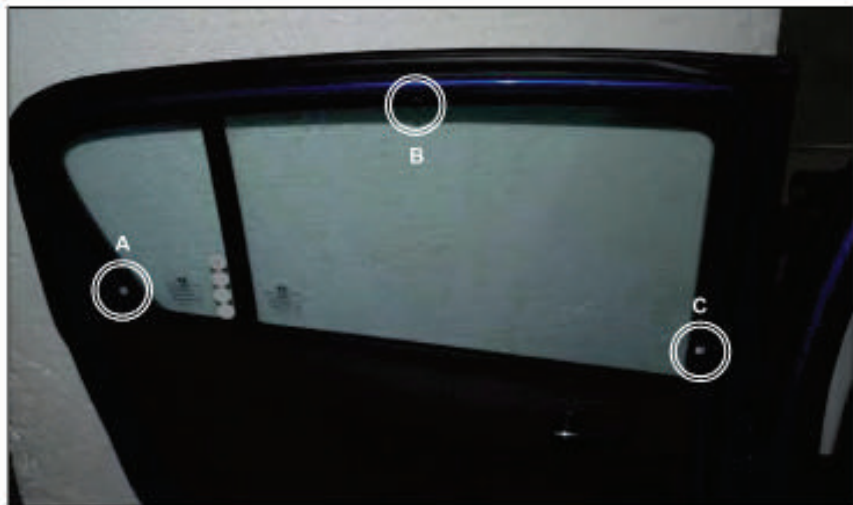

Installation Manual

HYUNDAI i20 5DR
HYU-I20-5-A

COMPONENTS INCLUDED

CL-M02 x 4

CL-M05 x 6

Installation

HYUNDAI i20 5DR

HYU-I20-5-A

SIDE SHADE INSTALLATION

X3

Installation

HYUNDAI i20 5DR
HYU-I20-5-A

SIDE SHADE INSTALLATION

Installation

HYUNDAI i20 5DR
HYU-I20-5-A

SIDE SHADE INSTALLATION