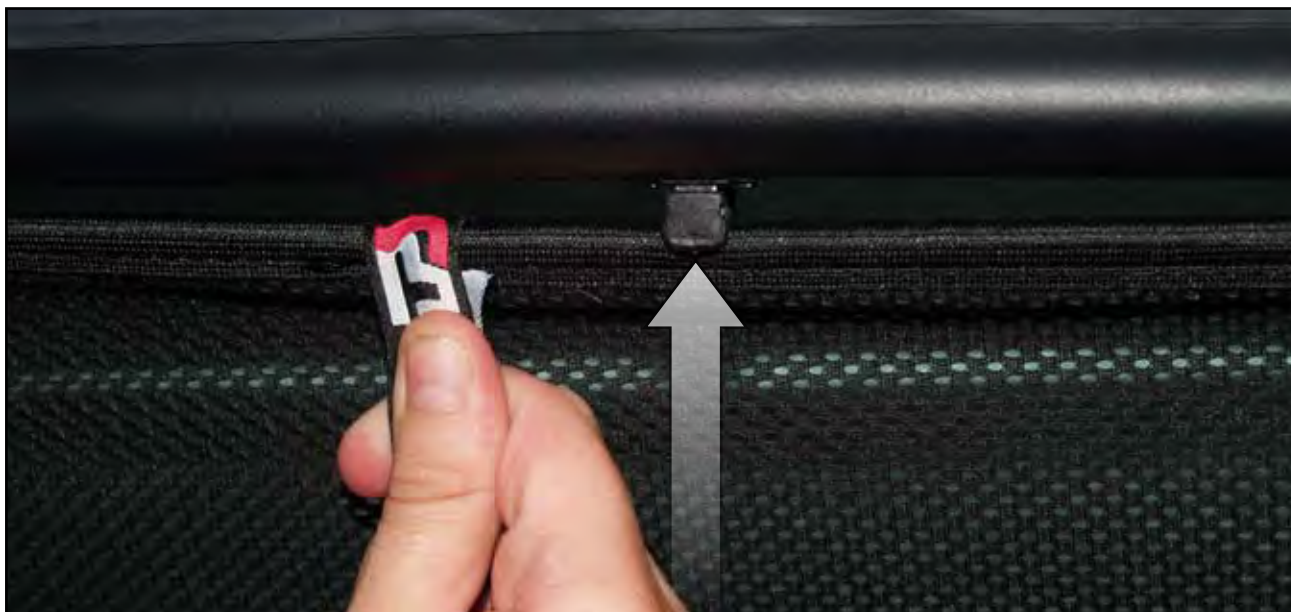

SIDE SHADE INSTALLATION