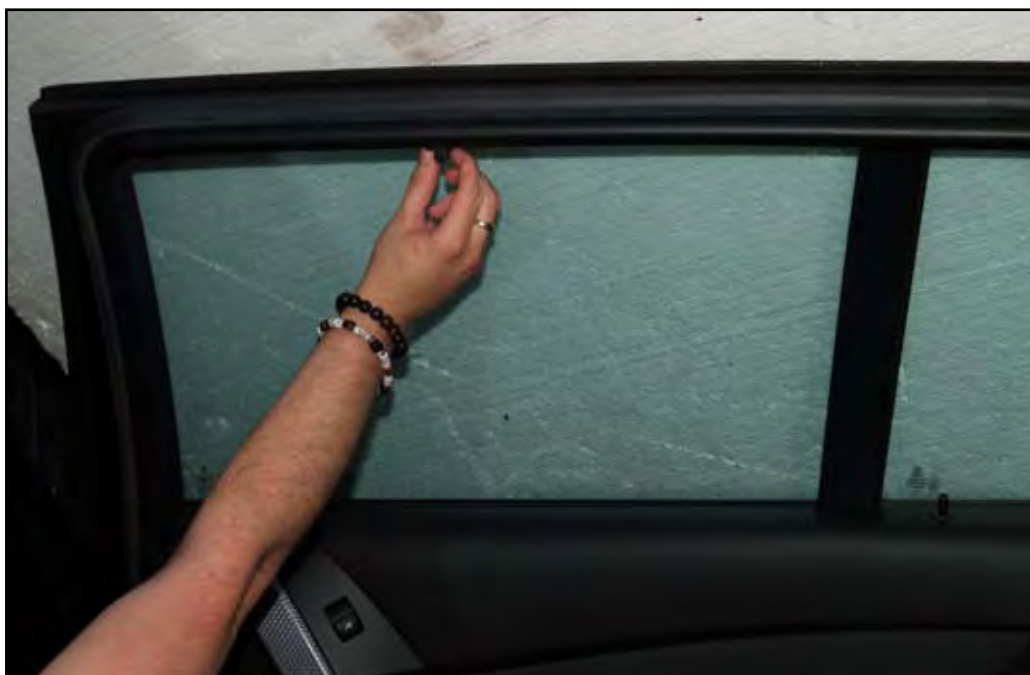

INSTALLATION INSTRUCTIONS

BMW 5 Series Touring

BMW-5SER-E-B

COMPONENTS

SHADES

FIXING CLIPS

SIDE SHADE INSTALLATION

SIDE SHADE INSTALLATION

X2

SIDE SHADE INSTALLATION

SIDE SHADE INSTALLATION

SIDE SHADE INSTALLATION

PORT/LOAD AREA SHADE INSTALLATION

PORT/LOAD AREA SHADE INSTALLATION

REAR SHADE INSTALLATION

REAR SHADE INSTALLATION