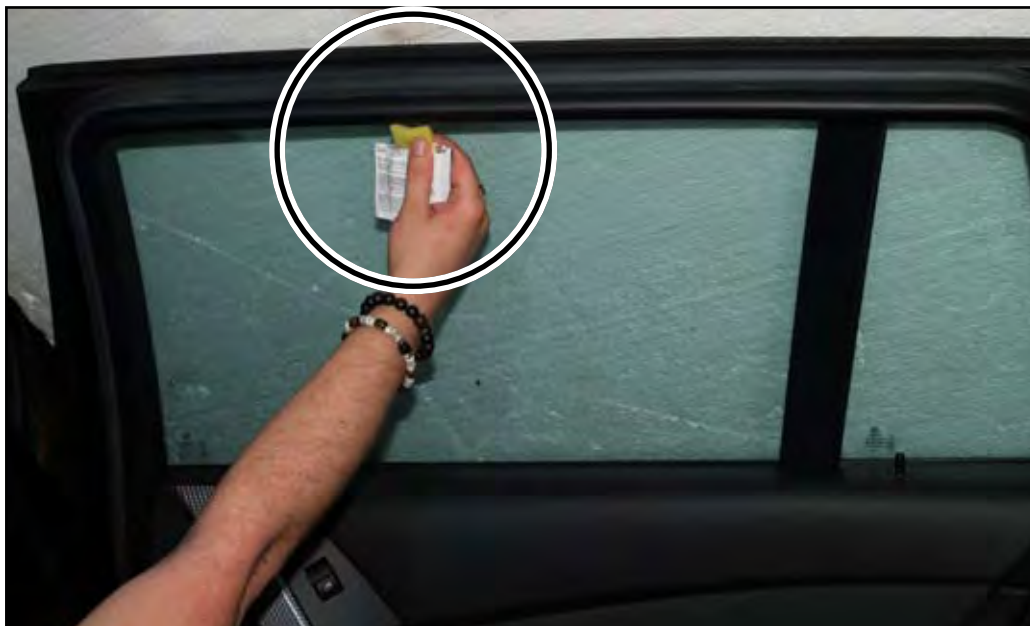

INSTALLATION INSTRUCTIONS

BMW 5 Series Touring

BMW-5SER-E-B

COMPONENTS

SHADES

FIXING CLIPS

SIDE SHADE INSTALLATION

SIDE SHADE INSTALLATION