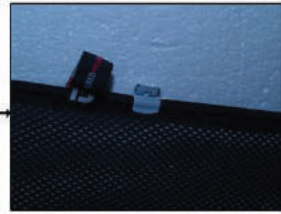

Installation Manual

FORD KUGA 5DR
FOR-KUGA-5-A

COMPONENTS INCLUDED

x 2

x 2

FIXING CLIPS

CL-M02 x 4

CL-M03 x 2

Installation

FORD KUGA 5DR
FOR-KUGA-5-A

SIDE SHADE INSTALLATION

Installation

FORD KUGA 5DR
FOR-KUGA-5-A

SIDE SHADE INSTALLATION

Installation

FORD KUGA 5DR