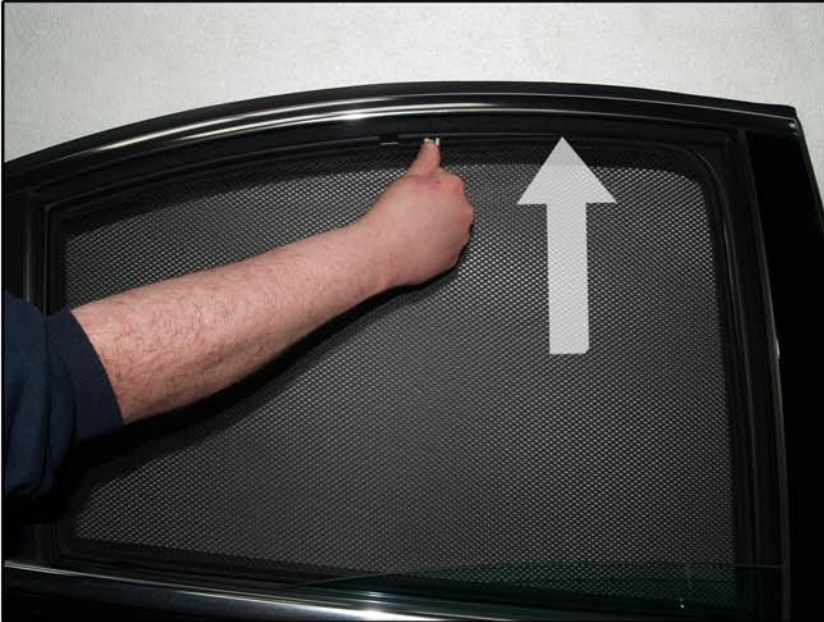

INSTALLATION INSTRUCTIONS

Volvo S80

VOL-S80-4-A

COMPONENTS INCLUDED

SHADES

FIXING CLIPS

SIDE SHADE INSTALLATION

SIDE SHADE INSTALLATION

SIDE SHADE INSTALLATION

SMALL SIDE SHADE INSTALLATION

SMALL SIDE SHADE INSTALLATION

TAILGATE SHADE INSTALLATION

TAILGATE SHADE INSTALLATION

TAILGATE SHADE INSTALLATION

X2