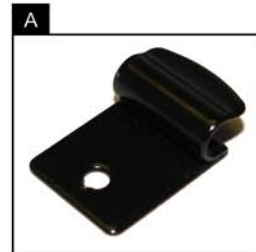

INSTALLATION INSTRUCTIONS

Volvo S80

VOL-S80-4-A

COMPONENTS INCLUDED

SHADES

FIXING CLIPS

SIDE SHADE INSTALLATION

SIDE SHADE INSTALLATION

SIDE SHADE INSTALLATION

SMALL SIDE SHADE INSTALLATION

SMALL SIDE SHADE INSTALLATION

TAILGATE SHADE INSTALLATION

TAILGATE SHADE INSTALLATION

TAILGATE SHADE INSTALLATION

X2