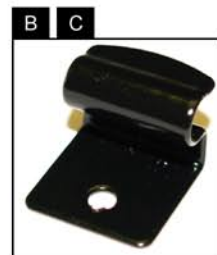

INSTALLATION INSTRUCTIONS

Volvo S80

VOL-S80-4-A

COMPONENTS INCLUDED

SHADES

FIXING CLIPS

SIDE SHADE INSTALLATION

SIDE SHADE INSTALLATION

SIDE SHADE INSTALLATION

SMALL SIDE SHADE INSTALLATION

SMALL SIDE SHADE INSTALLATION

TAILGATE SHADE INSTALLATION

TAILGATE SHADE INSTALLATION

TAILGATE SHADE INSTALLATION

X2