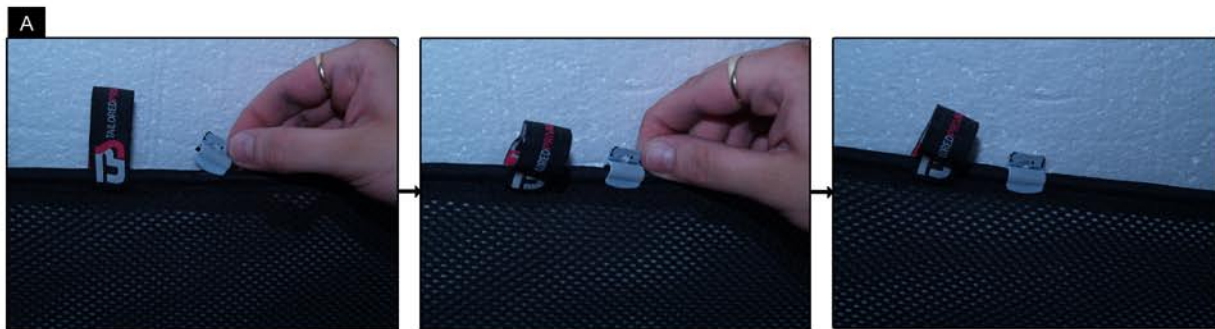

INSTALLATION INSTRUCTIONS

Volvo S80

VOL-S80-4-A

COMPONENTS INCLUDED

SHADES

FIXING CLIPS

SIDE SHADE INSTALLATION

SIDE SHADE INSTALLATION

SIDE SHADE INSTALLATION

SMALL SIDE SHADE INSTALLATION

SMALL SIDE SHADE INSTALLATION

TAILGATE SHADE INSTALLATION

TAILGATE SHADE INSTALLATION

TAILGATE SHADE INSTALLATION

X2