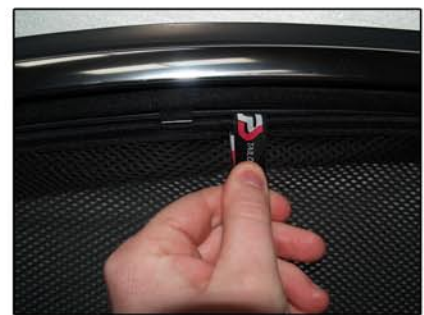

SIDE SHADE INSTALLATION