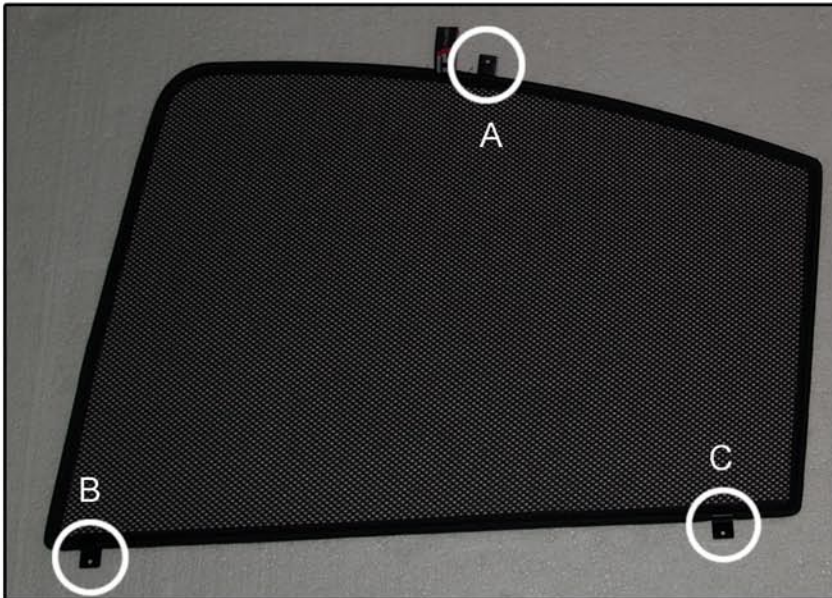

INSTALLATION INSTRUCTIONS

Volvo S80

VOL-S80-4-A

COMPONENTS INCLUDED

SHADES

FIXING CLIPS

SIDE SHADE INSTALLATION

SIDE SHADE INSTALLATION

SIDE SHADE INSTALLATION

SMALL SIDE SHADE INSTALLATION

SMALL SIDE SHADE INSTALLATION

TAILGATE SHADE INSTALLATION

TAILGATE SHADE INSTALLATION

TAILGATE SHADE INSTALLATION

X2