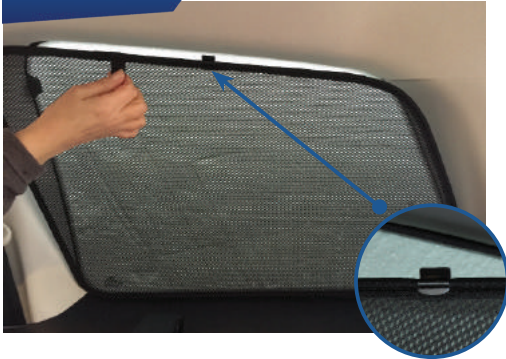

DAC-LOG-5-A

PORT SHADE INSTALLATION

STEP #1

ATTACH CLIPS ON SHADE EDGES

STEP #2

INSERT CLIPS BEHIND INTERIOR TRIM

STEP #3

ENSURE SECURELY FITTED IN PLACE

Installation

DACIA LOGAN MCV 5DR

DAC-LOG-5-A

TAILGATE SHADE INSTALLATION

Position of Clips
Once installed

Installation

DACIA LOGAN MCV 5DR

DAC-LOG-5-A