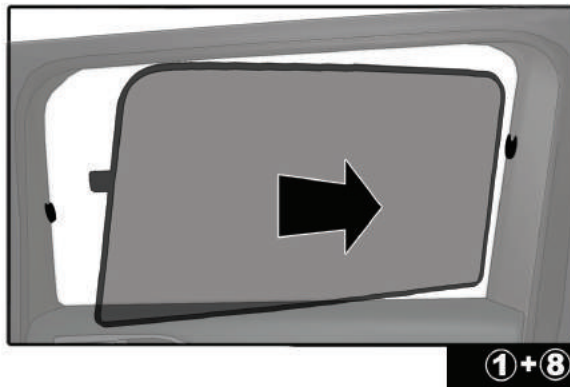

CL-W01 x 1

CAR
SHADES

Installation

DACIA LOGAN MCV 5DR

DAC-LOG-5-A

SIDE SHADE INSTALLATION

Installation

DACIA LOGAN MCV 5DR

DAC-LOG-5-A

PORT SHADE INSTALLATION

STEP #1

ATTACH CLIPS ON SHADE EDGES

STEP #2

INSERT CLIPS BEHIND INTERIOR TRIM

STEP #3

ENSURE SECURELY FITTED IN PLACE