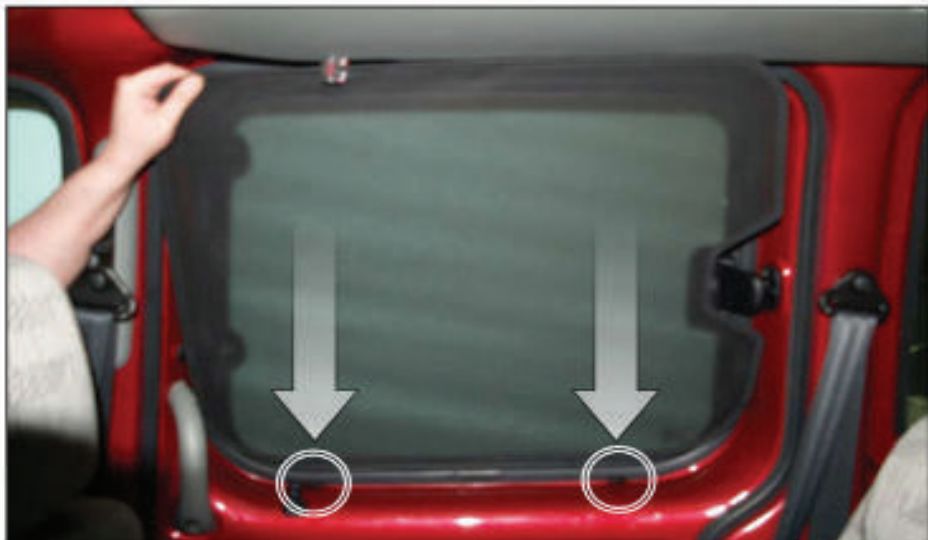

Installation

DACIA LOGAN MCV 5DR

DAC-LOG-5-A

TAILGATE SHADE INSTALLATION