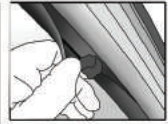

Installation

DACIA LOGAN MCV 5DR

DAC-LOG-5-A

SIDE SHADE INSTALLATION