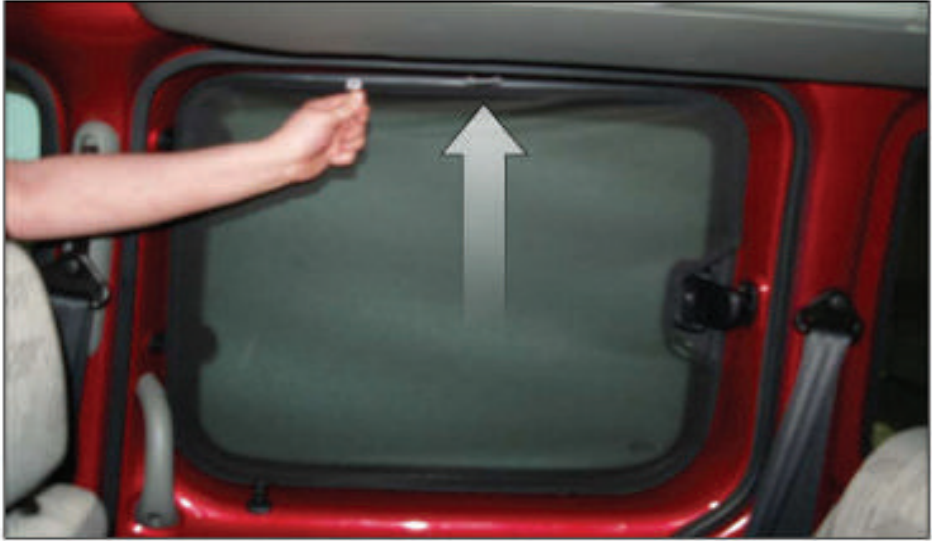

DAC-LOG-5-A

PORT SHADE INSTALLATION

STEP #1

ATTACH CLIPS ON SHADE EDGES

STEP #2

INSERT CLIPS BEHIND INTERIOR TRIM

STEP #3

ENSURE SECURELY FITTED IN PLACE

Installation

DACIA LOGAN MCV 5DR

DAC-LOG-5-A

TAILGATE SHADE INSTALLATION

Position of Clips
Once installed

Installation

DACIA LOGAN MCV 5DR

DAC-LOG-5-A

TAILGATE SHADE INSTALLATION

Installation

DACIA LOGAN MCV 5DR

DAC-LOG-5-A

TAILGATE SHADE INSTALLATION

Repeat this whole process for the Second smaller Tailgate shade