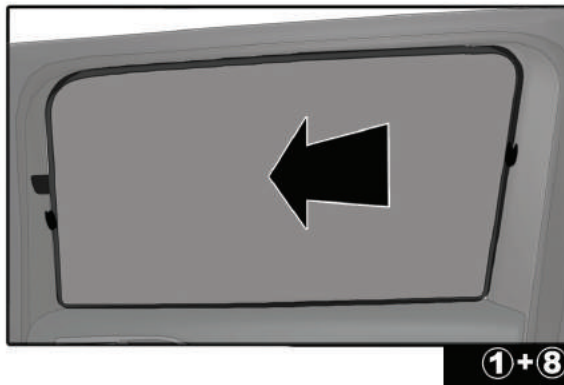

CL-W01 x 1

CAR
SHADES

Installation

DACIA LOGAN MCV 5DR

DAC-LOG-5-A

SIDE SHADE INSTALLATION

Installation

DACIA LOGAN MCV 5DR

DAC-LOG-5-A

PORT SHADE INSTALLATION

STEP #1

ATTACH CLIPS ON SHADE EDGES

STEP #2

INSERT CLIPS BEHIND INTERIOR TRIM

STEP #3

ENSURE SECURELY FITTED IN PLACE