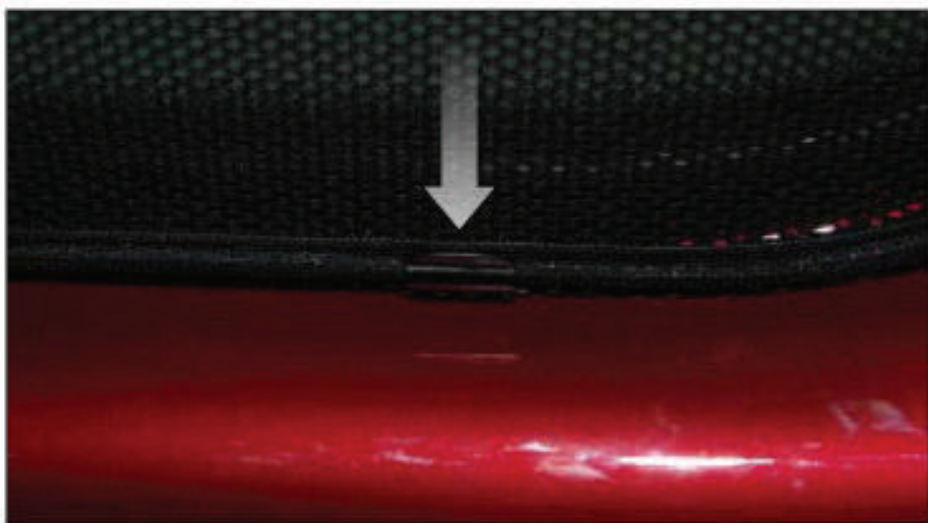

Installation

DACIA LOGAN MCV 5DR

DAC-LOG-5-A

TAILGATE SHADE INSTALLATION