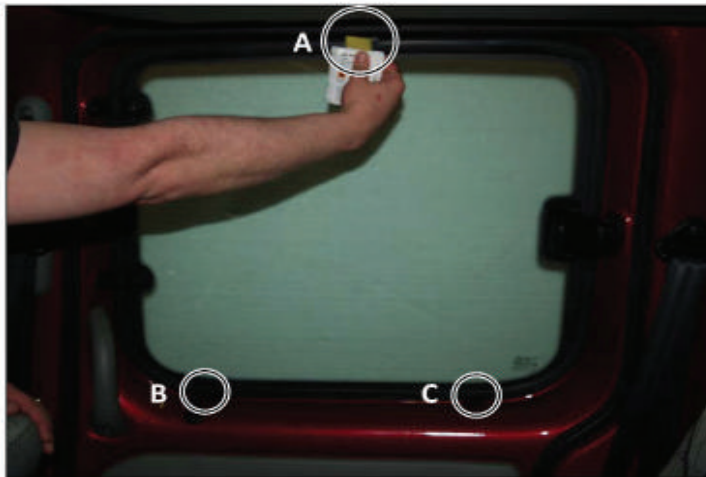

DAC-LOG-5-A

PORT SHADE INSTALLATION

STEP #1

ATTACH CLIPS ON SHADE EDGES

STEP #2

INSERT CLIPS BEHIND INTERIOR TRIM

STEP #3

ENSURE SECURELY FITTED IN PLACE

Installation

DACIA LOGAN MCV 5DR

DAC-LOG-5-A

TAILGATE SHADE INSTALLATION

Position of Clips
Once installed

Installation

DACIA LOGAN MCV 5DR

DAC-LOG-5-A