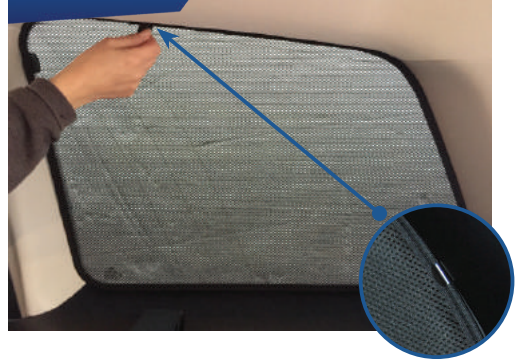

DAC-LOG-5-A

PORT SHADE INSTALLATION

STEP #1

ATTACH CLIPS ON SHADE EDGES

STEP #2

INSERT CLIPS BEHIND INTERIOR TRIM

STEP #3

ENSURE SECURELY FITTED IN PLACE

Installation

DACIA LOGAN MCV 5DR

DAC-LOG-5-A

TAILGATE SHADE INSTALLATION

Position of Clips
Once installed

Installation

DACIA LOGAN MCV 5DR

DAC-LOG-5-A