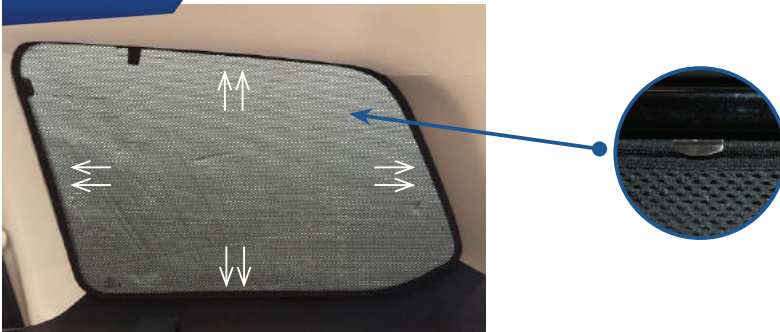

DAC-LOG-5-A

PORT SHADE INSTALLATION

STEP #1

ATTACH CLIPS ON SHADE EDGES

STEP #2

INSERT CLIPS BEHIND INTERIOR TRIM

STEP #3

ENSURE SECURELY FITTED IN PLACE

Installation

DACIA LOGAN MCV 5DR

DAC-LOG-5-A

TAILGATE SHADE INSTALLATION

Position of Clips
Once installed

Installation

DACIA LOGAN MCV 5DR

DAC-LOG-5-A