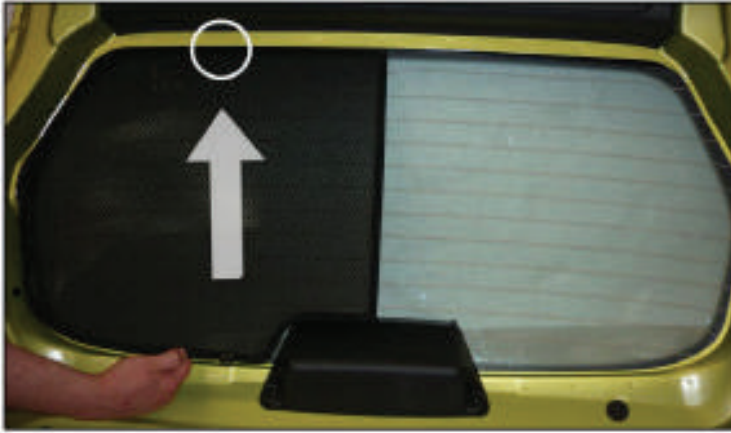

Installation

CHEVROLET SPARK 5DR

CHE-SPAR-5-A

TAILGATE SHADE INSTALLATION

Installation

CHEVROLET SPARK 5DR

CHE-SPAR-5-A

TAILGATE SHADE INSTALLATION