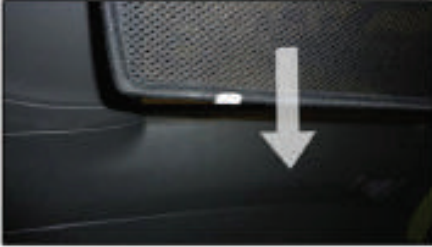

SIDE SHADE INSTALLATION