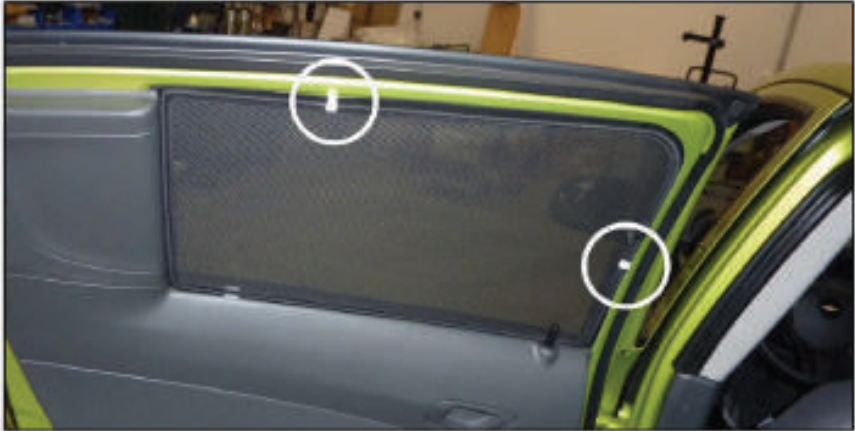

CL-T01 x 1

Installation

CHEVROLET SPARK 5DR
CHE-SPAR-5-A

SIDE SHADE INSTALLATION

Installation

CHEVROLET SPARK 5DR

CHE-SPAR-5-A

SIDE SHADE INSTALLATION

Installation

CHEVROLET SPARK 5DR

CHE-SPAR-5-A

SIDE SHADE INSTALLATION

Installation

CHEVROLET SPARK 5DR
CHE-SPAR-5-A

SIDE SHADE INSTALLATION

X2