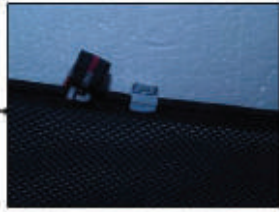

Installation Manual

CHEVROLET SPARK 5DR
CHE-SPAR-5-A

COMPONENTS INCLUDED

SIDE WINDOWS X2

TAILGATE WINDOW X2

CL-M02 x 4

CL-M13 x 2

CL-M05 x 4

CL-T01 x 1

Installation

CHEVROLET SPARK 5DR
CHE-SPAR-5-A

SIDE SHADE INSTALLATION

Installation

CHEVROLET SPARK 5DR

CHE-SPAR-5-A

SIDE SHADE INSTALLATION