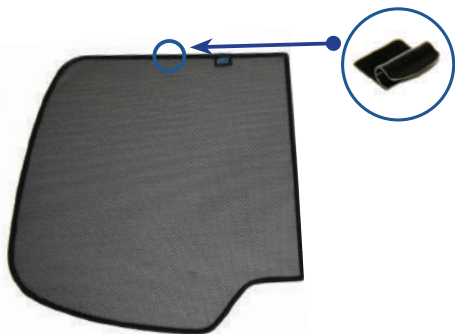

Installation

TOYOTA COROLLA 4DR
TOY-CORO-4-D

Components Needed

Tailgate Shade Installation

STEP 1