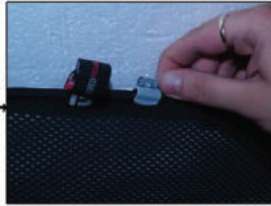

Installation

LANCIA MUSA 5DR

LAN-MUSA-5-A

PORT SHADE INSTALLATION