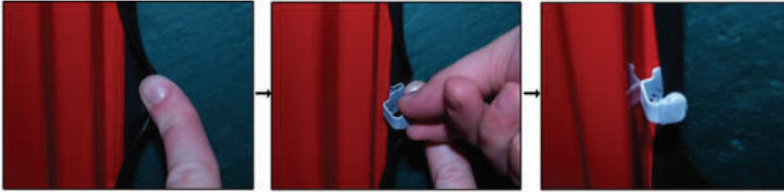

Installation

LANCIA MUSA 5DR

LAN-MUSA-5-A

SIDE SHADE INSTALLATION