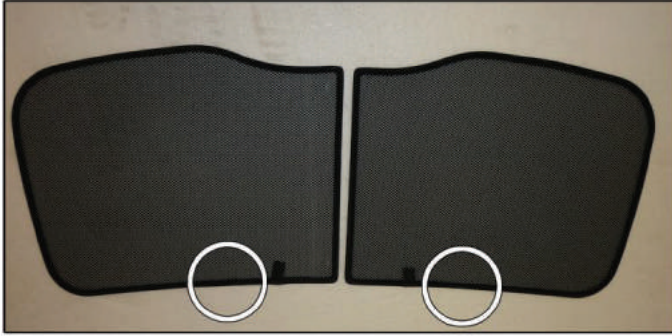

Installation

LANCIA MUSA 5DR

LAN-MUSA-5-A

TAILGATE SHADE INSTALLATION