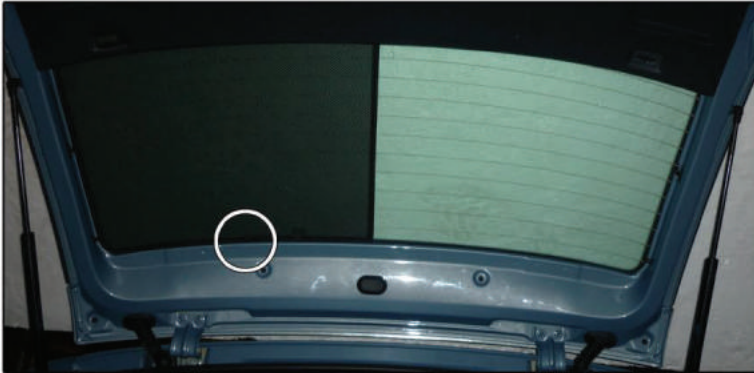

LAN-MUSA-5-A

TAILGATE SHADE INSTALLATION

Installation

LANCIA MUSA 5DR

LAN-MUSA-5-A

TAILGATE SHADE INSTALLATION

X2

Installation