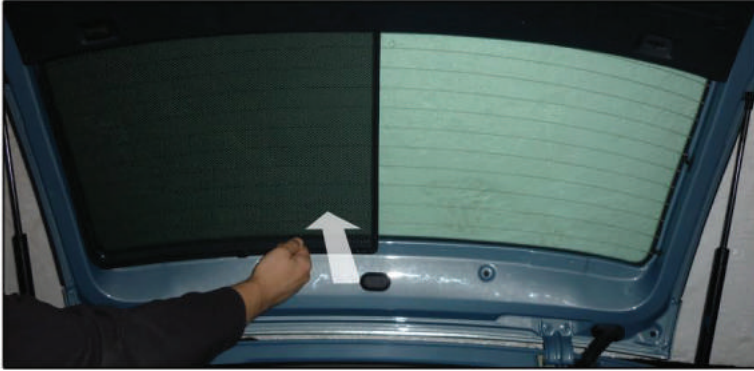

LAN-MUSA-5-A

TAILGATE SHADE INSTALLATION

Installation

LANCIA MUSA 5DR

LAN-MUSA-5-A

TAILGATE SHADE INSTALLATION

X2

Installation