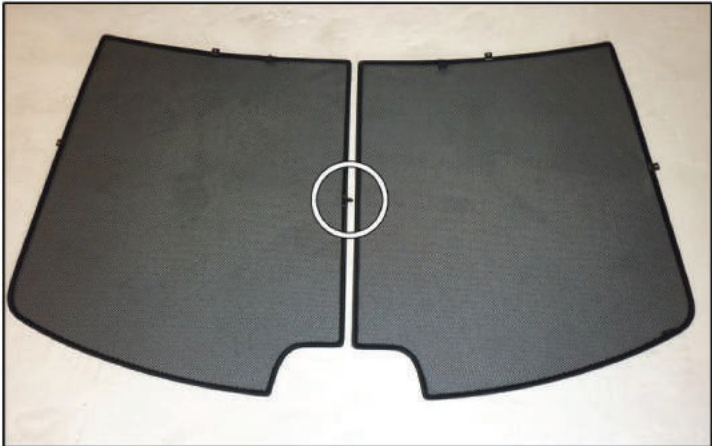

AU-A8-4-X

PORT SHADE INSTALLATION

Installation

AUDI A8 4DR

AU-A8-4-X

PORT SHADE INSTALLATION

X2

Installation

AUDI A8 4DR

AU-A8-4-X

TAILGATE SHADE INSTALLATION

Installation

AUDI A8 4DR

AU-A8-4-X

TAILGATE SHADE INSTALLATION

Installation