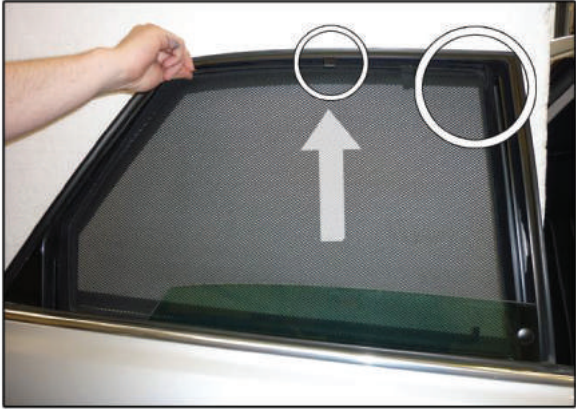

Installation

AUDI A8 4DR

AU-A8-4-X

SIDE SHADE INSTALLATION