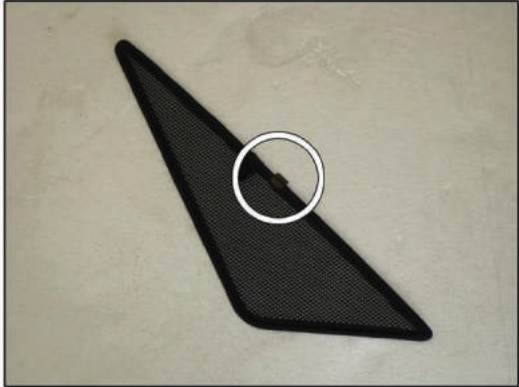

Installation

AUDI A8 4DR

AU-A8-4-X

PORT SHADE INSTALLATION