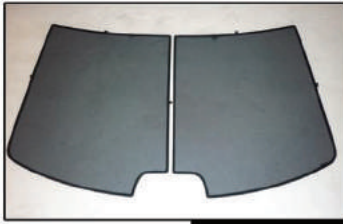

Installation Manual

AUDI A8 4DR
AU-A8-4-X

COMPONENTS INCLUDED

SIDE WINDOWS X2

PORT WINDOWS X2

TAILGATE WINDOW X2

CL-M02 x 2

CL-M12 x 6