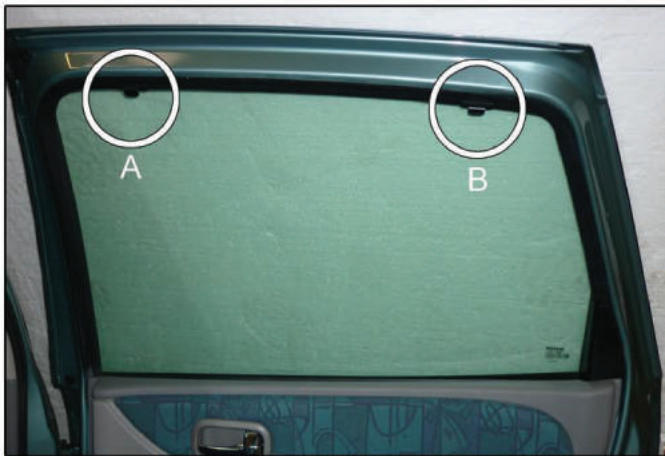

CL-P02 x 4

CL-W01 x 1

Installation

NISSAN ALMERA TINO 5DR

NIS-ALMT-5-A

SIDE SHADE INSTALLATION

Installation

NISSAN ALMERA TINO 5DR