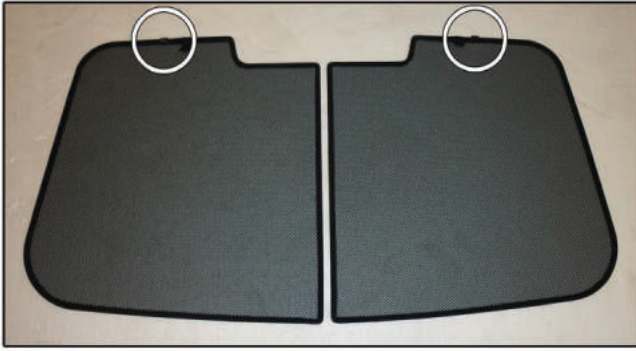

Installation

NISSAN ALMERA TINO 5DR

NIS-ALMT-5-A

TAILGATE SHADE INSTALLATION