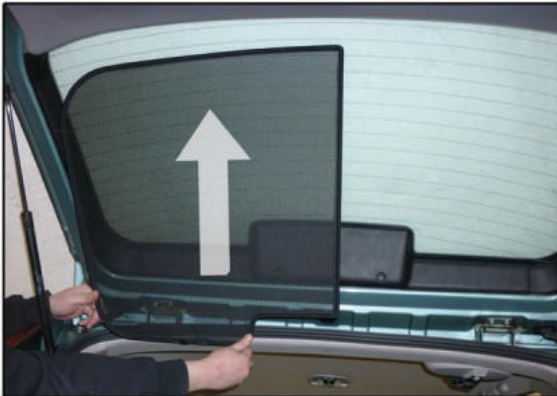

Installation

NISSAN ALMERA TINO 5DR

NIS-ALMT-5-A

TAILGATE SHADE INSTALLATION