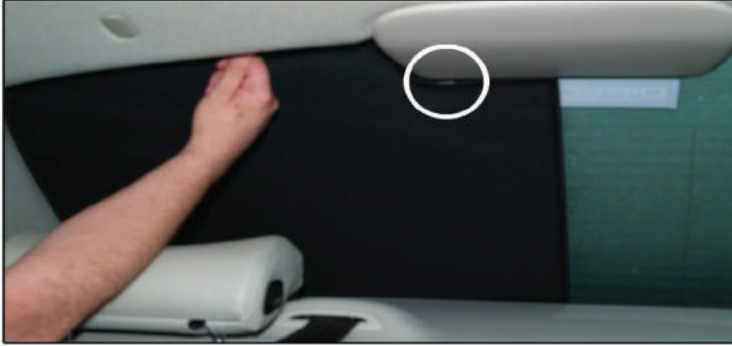

SAA-95-4-A

TAILGATE SHADE INSTALLATION

Installation

SAAB 9-5 4DR

SAA-95-4-A

TAILGATE SHADE INSTALLATION

Installation

SAAB 9-5 4DR