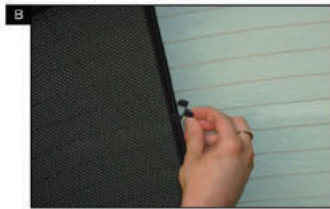

Installation

SAAB 9-5 4DR

SAA-95-4-A

TAILGATE SHADE INSTALLATION