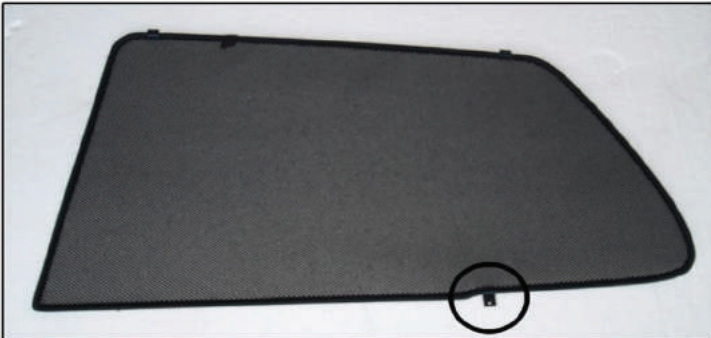

Installation Manual

SAAB 9-5 4DR

SAA-95-4-A

COMPONENTS INCLUDED

SIDE WINDOWS X2

TAILGATE WINDOW X2

CL-M02 x 6

CL-M03 x 2

CL-M14 x 1

Installation

SAAB 9-5 4DR

SAA-95-4-A

SIDE SHADE INSTALLATION

Installation

SAAB 9-5 4DR

SAA-95-4-A