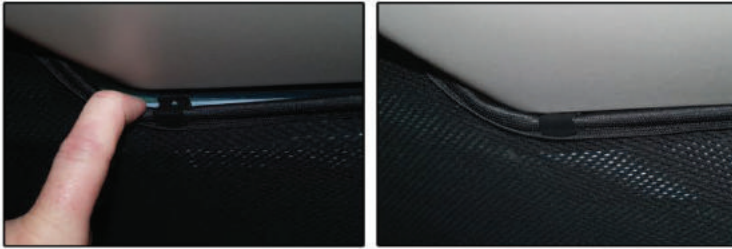

SAA-95-4-A

TAILGATE SHADE INSTALLATION

Installation

SAAB 9-5 4DR

SAA-95-4-A

TAILGATE SHADE INSTALLATION

Installation

SAAB 9-5 4DR