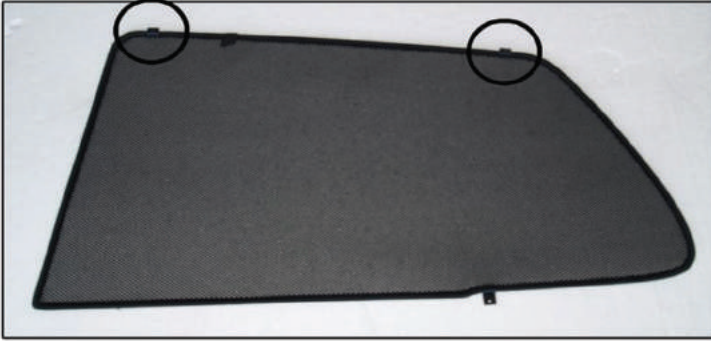

Installation Manual

SAAB 9-5 4DR

SAA-95-4-A

COMPONENTS INCLUDED

SIDE WINDOWS X2

TAILGATE WINDOW X2

CL-M02 x 6

CL-M03 x 2

CL-M14 x 1

Installation

SAAB 9-5 4DR

SAA-95-4-A

SIDE SHADE INSTALLATION

Installation

SAAB 9-5 4DR

SAA-95-4-A