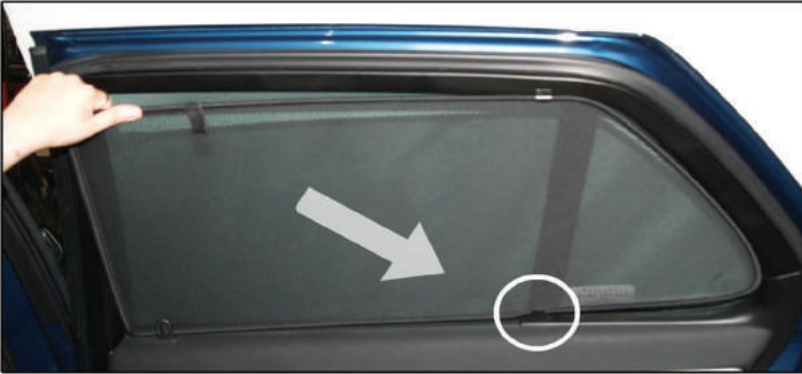

Installation

SAAB 9-5 4DR

SAA-95-4-A

SIDE SHADE INSTALLATION