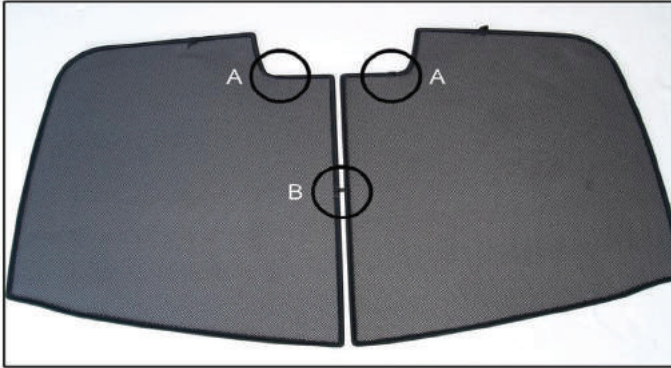

Installation

SAAB 9-5 4DR

SAA-95-4-A

TAILGATE SHADE INSTALLATION