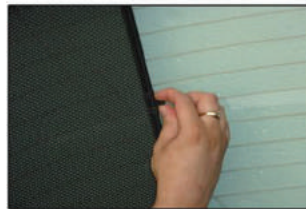

Installation

SAAB 9-5 4DR

SAA-95-4-A

TAILGATE SHADE INSTALLATION