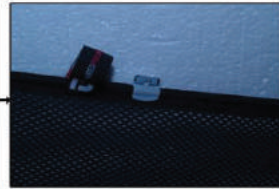

Installation Manual

SAAB 9-5 4DR

SAA-95-4-A

COMPONENTS INCLUDED

SIDE WINDOWS X2

TAILGATE WINDOW X2

CL-M02 x 6

CL-M03 x 2

CL-M14 x 1

Installation

SAAB 9-5 4DR

SAA-95-4-A

SIDE SHADE INSTALLATION

Installation

SAAB 9-5 4DR

SAA-95-4-A