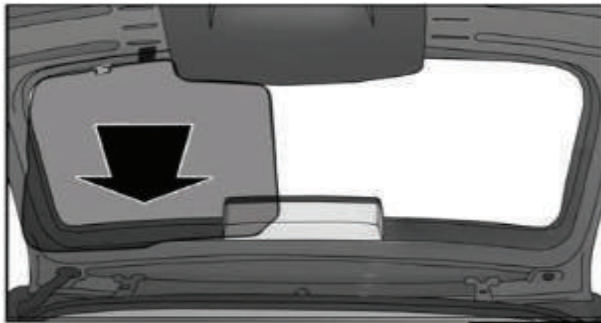

Installation

VOLKSWAGEN FOX 3DR
VW-FOX-3-A

REAR SHADE INSTALLATION

4+5

4+5

4+5