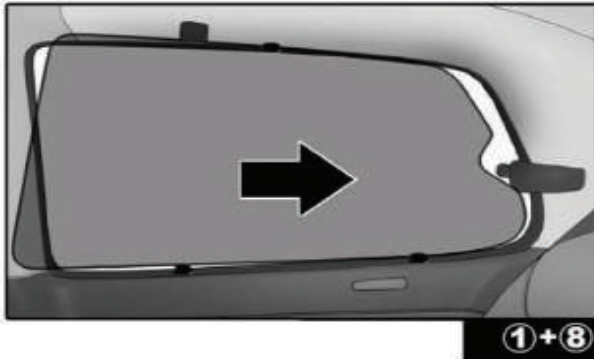

VW-FOX-3-A

SIDE SHADE INSTALLATION

CL-W01 x 1

CL-PO2

Installation

VOLKSWAGEN FOX 3DR
VW-FOX-3-A

REAR SHADE INSTALLATION

4+5