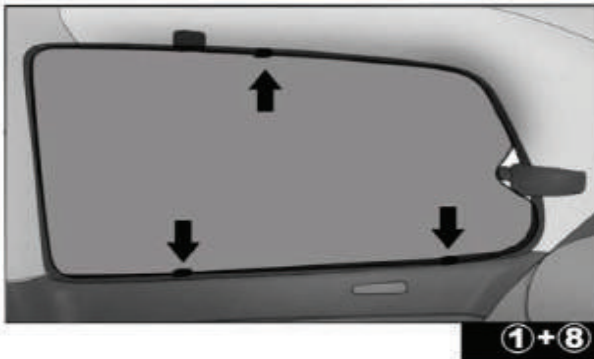

VW-FOX-3-A

SIDE SHADE INSTALLATION

CL-W01 x 1

CL-PO2

Installation

VOLKSWAGEN FOX 3DR
VW-FOX-3-A

REAR SHADE INSTALLATION

4+5